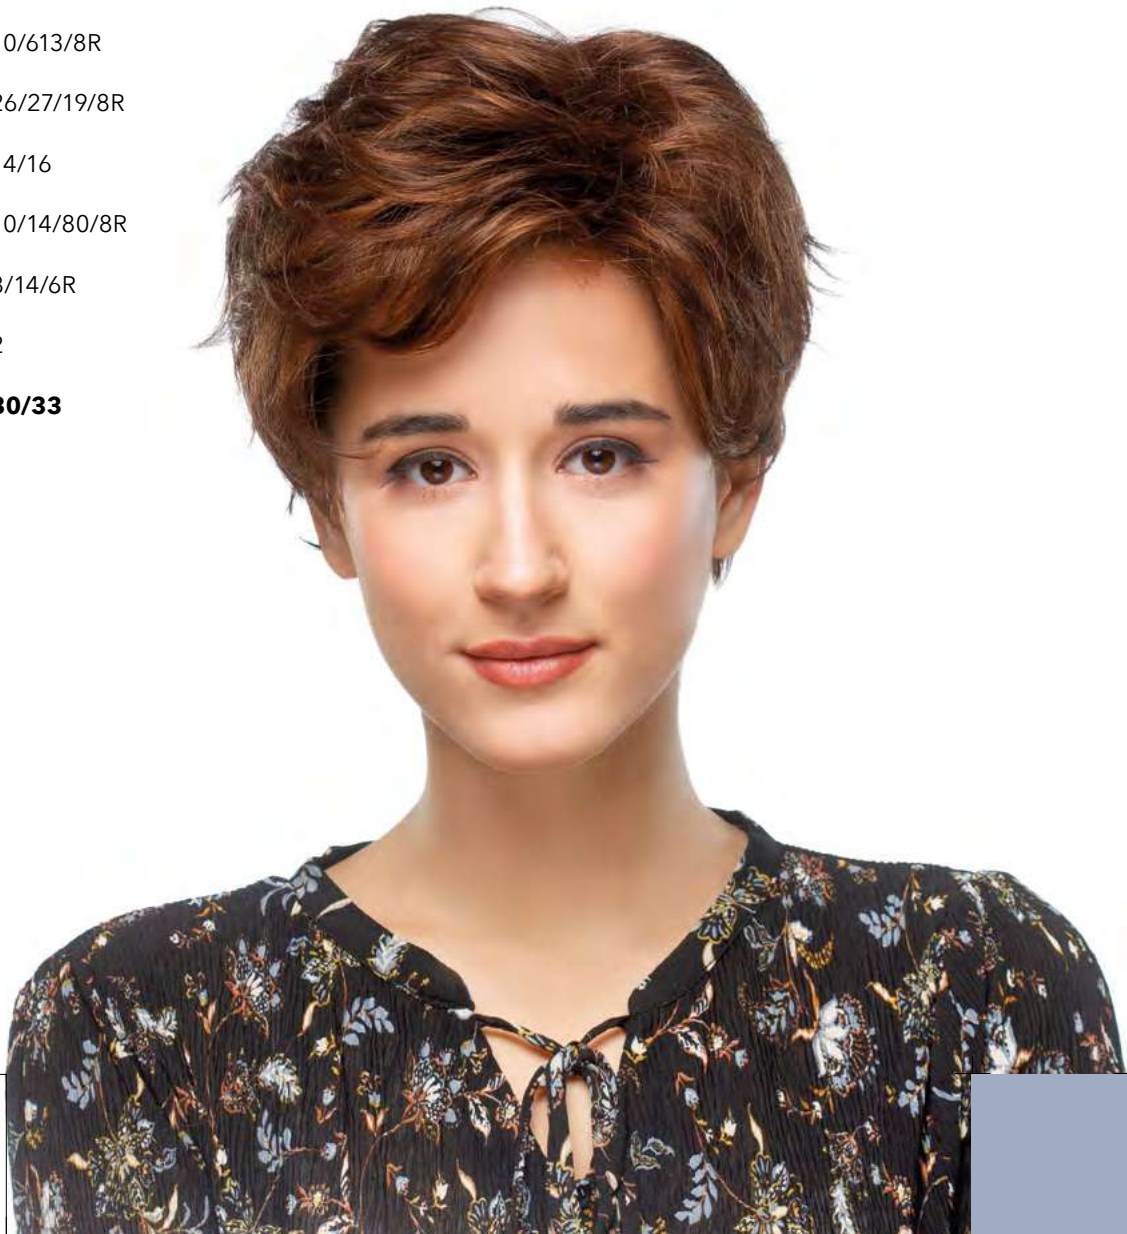

HAIR2BE

Colours:

- 10/613/8R
- 26/27/19/8R
- 14/16
- 10/14/80/8R
- 8/14/6R
- 2
- **30/33**

Michelle