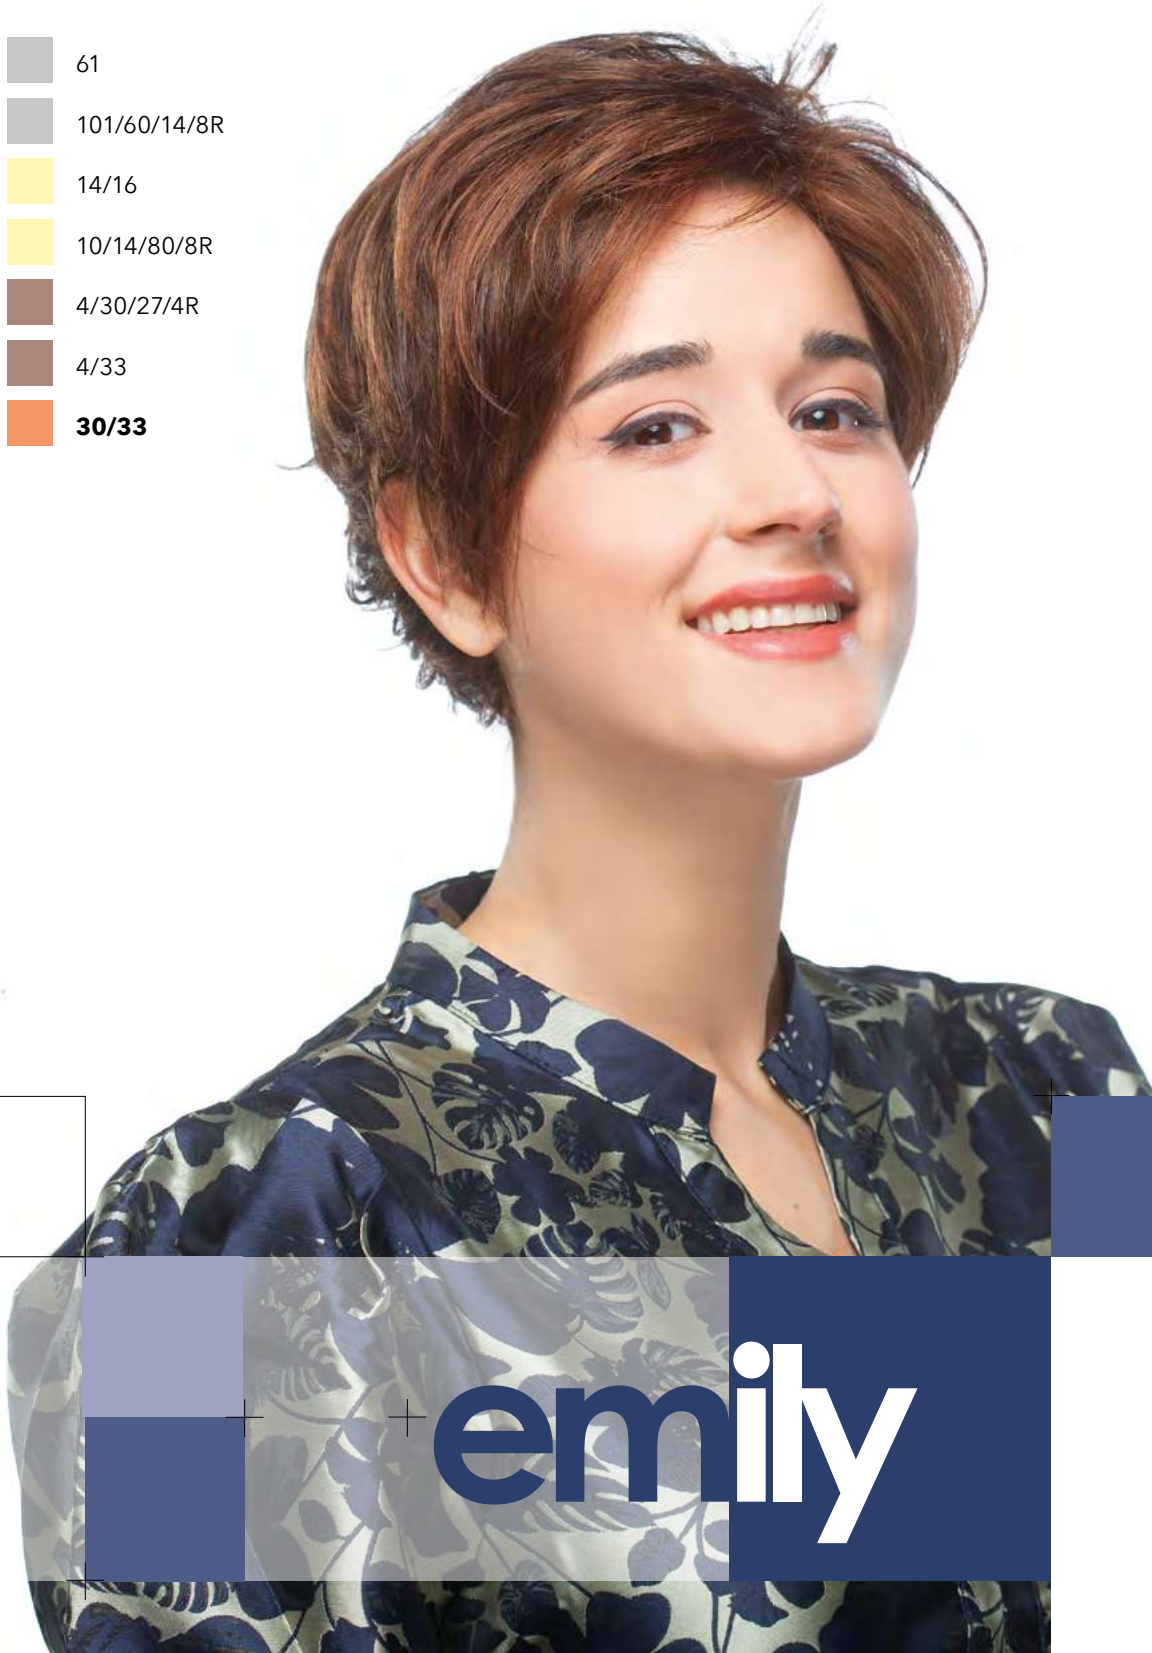

HAIR2BE

Colours:

- 61
- 101/60/14/8R
- 14/16
- 10/14/80/8R
- 4/30/27/4R
- 4/33
- **30/33**

emily