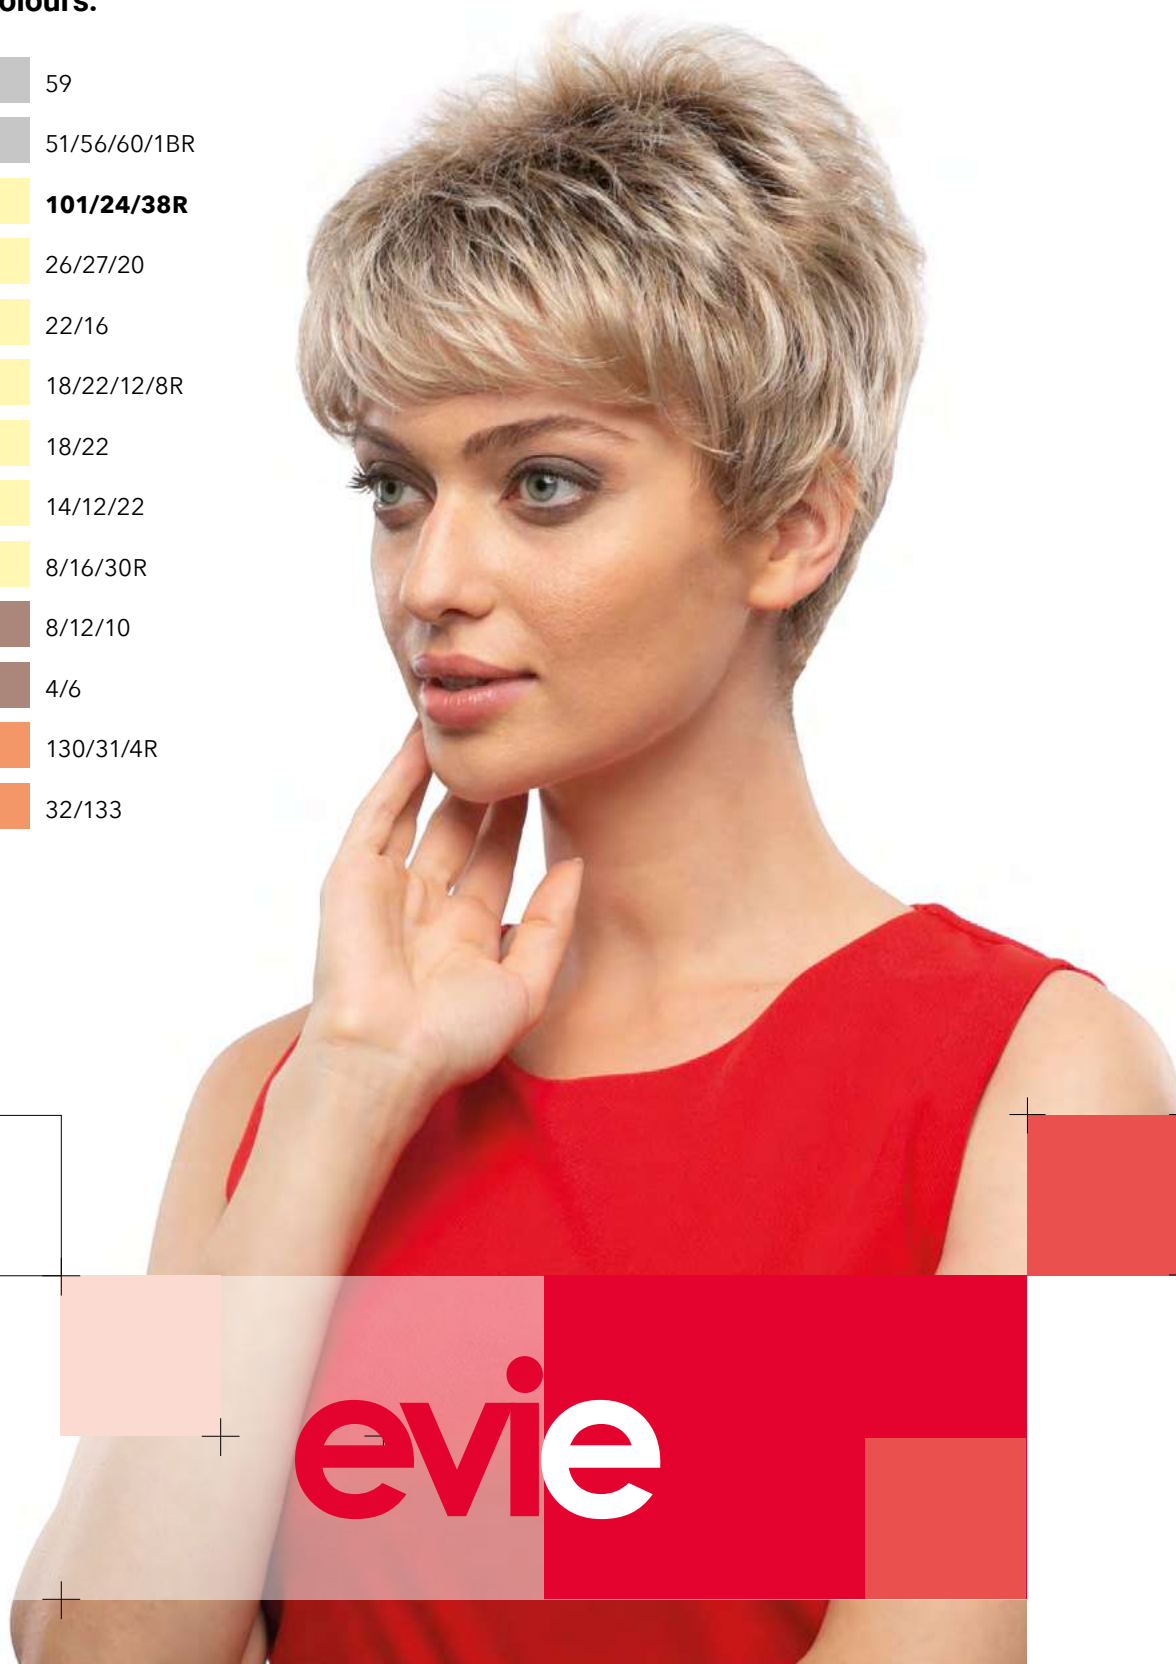

eugenie

Base details:
wefted

HAIR2BE

Colours:

-  59
-  51/56/60/1BR
-  **101/24/38R**
-  26/27/20
-  22/16
-  18/22/12/8R
-  18/22
-  14/12/22
-  8/16/30R
-  8/12/10
-  4/6
-  130/31/4R
-  32/133

evie

Base details:
lace front