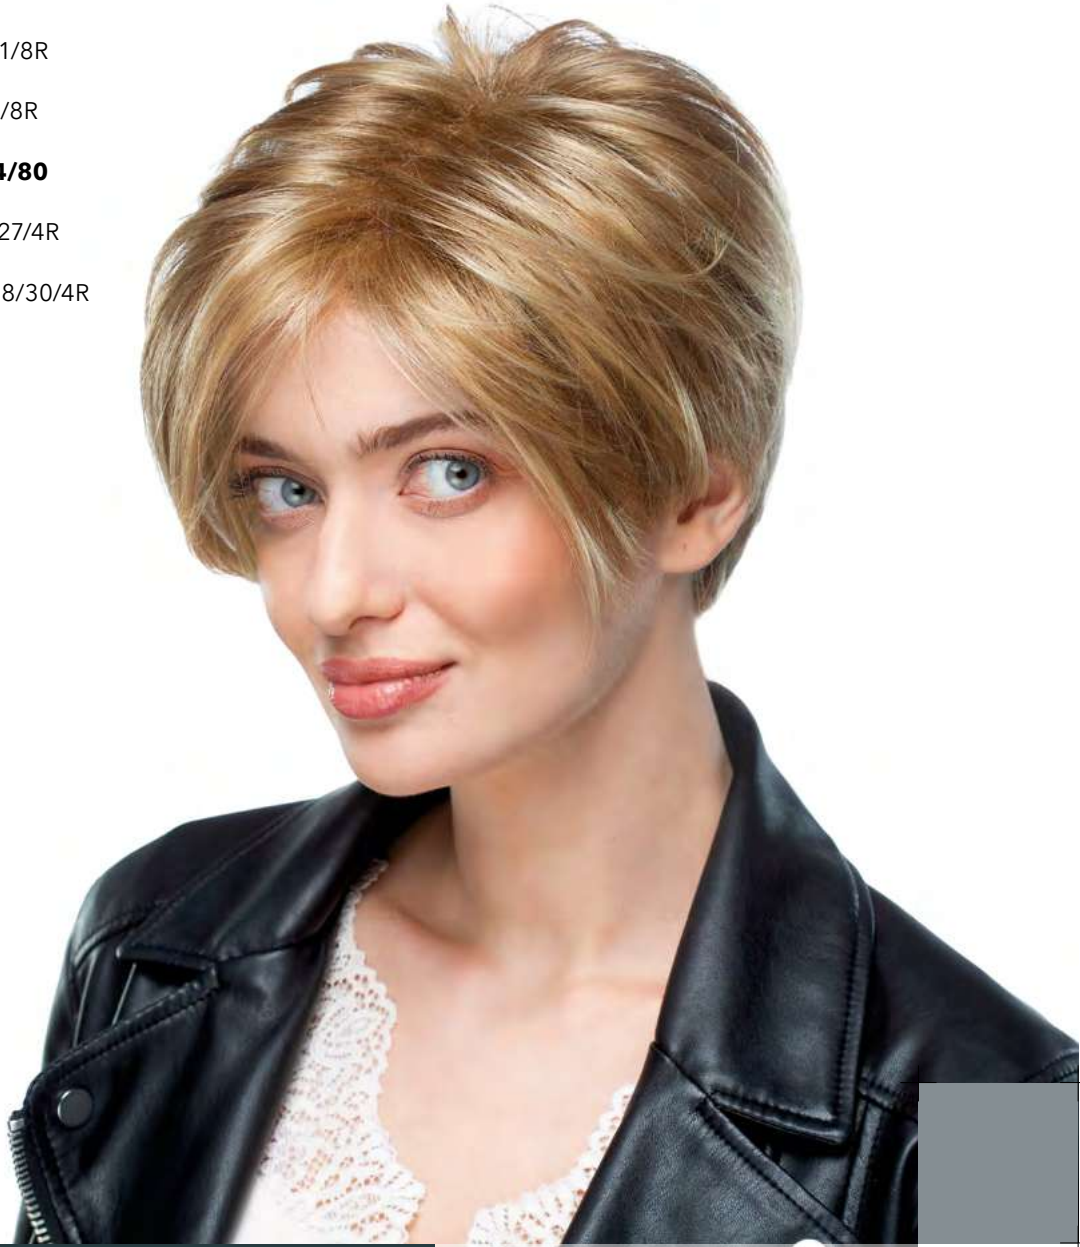

lucy

Base details:
lace front

HAIR2BE

Colours:

-  16/101/8R
-  14/88/8R
-  **10/24/80**
-  4/30/27/4R
-  830/28/30/4R
-  2

maddi

Base details:

lace front
mono crown