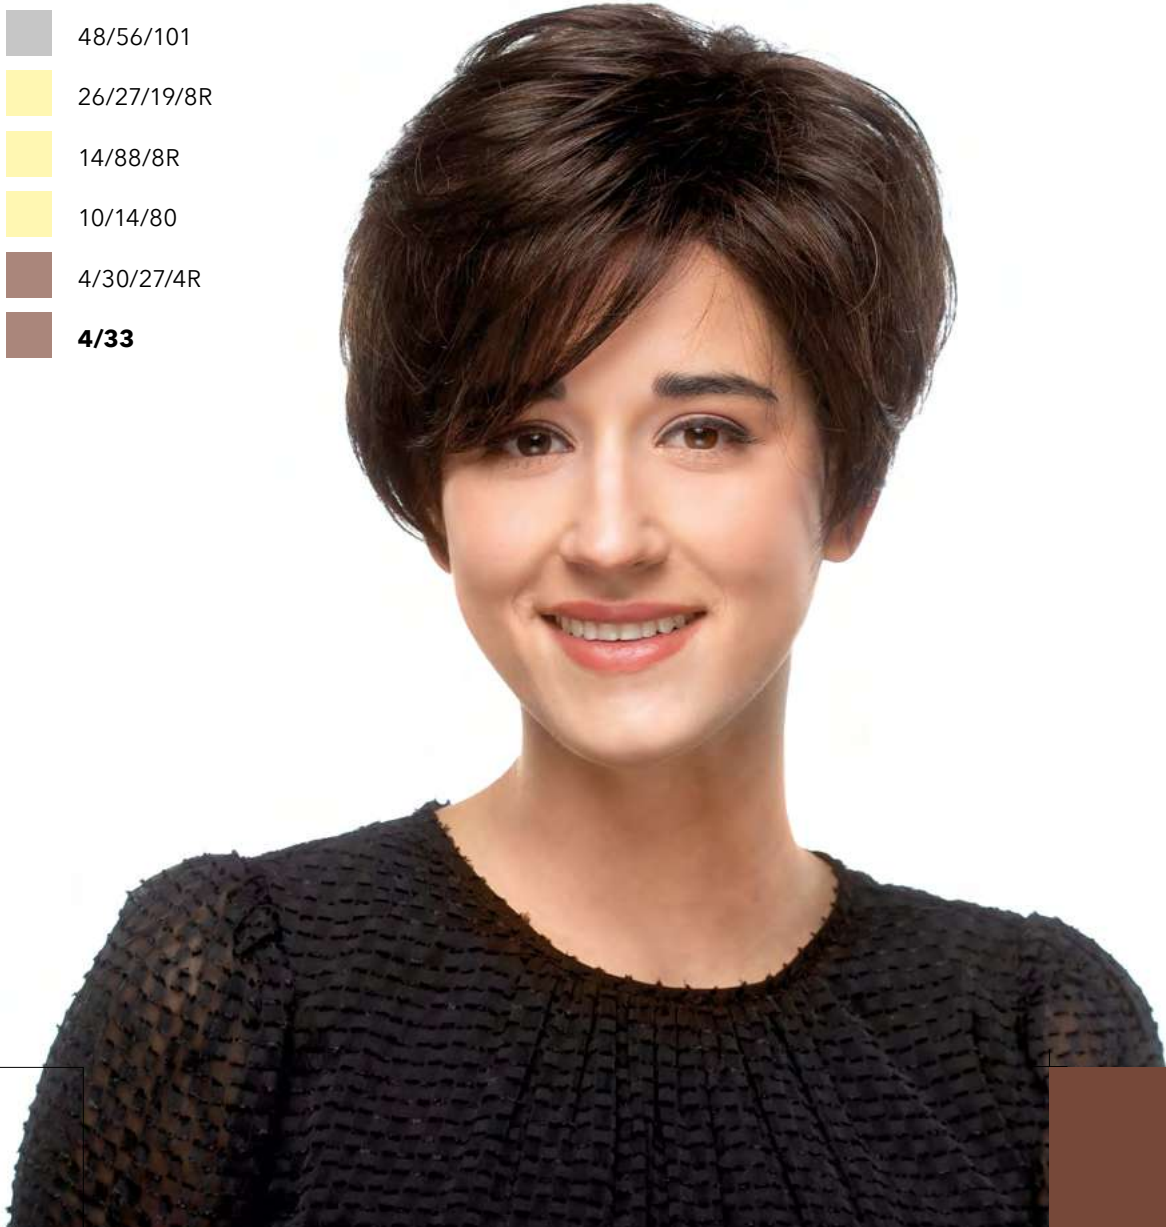

Colours:

-  24/25/23/12R
-  26/27/20
-  18/22/12/8R
-  33/830
-  4/30/6R
-  130/31/4R

Base details:

lace front
mono top

HAIR2BE

Colours:

-  48/56/101
-  14/88/8R
-  10/24/80
-  8/14/6R
-  4/33
-  **33/30**

Base details:
lace front

HAIR2BE

Colours:

-  48/56/101
-  26/27/19/8R
-  14/88/8R
-  10/14/80
-  4/30/27/4R
-  **4/33**

yvette

Base details:
mono crown

HAIR2BE

Colours:

-  101/60/14
-  10/14/80
-  10/24/80/8R
-  4/30/27/4R
-  4/33
-  **830/28/30/4R**