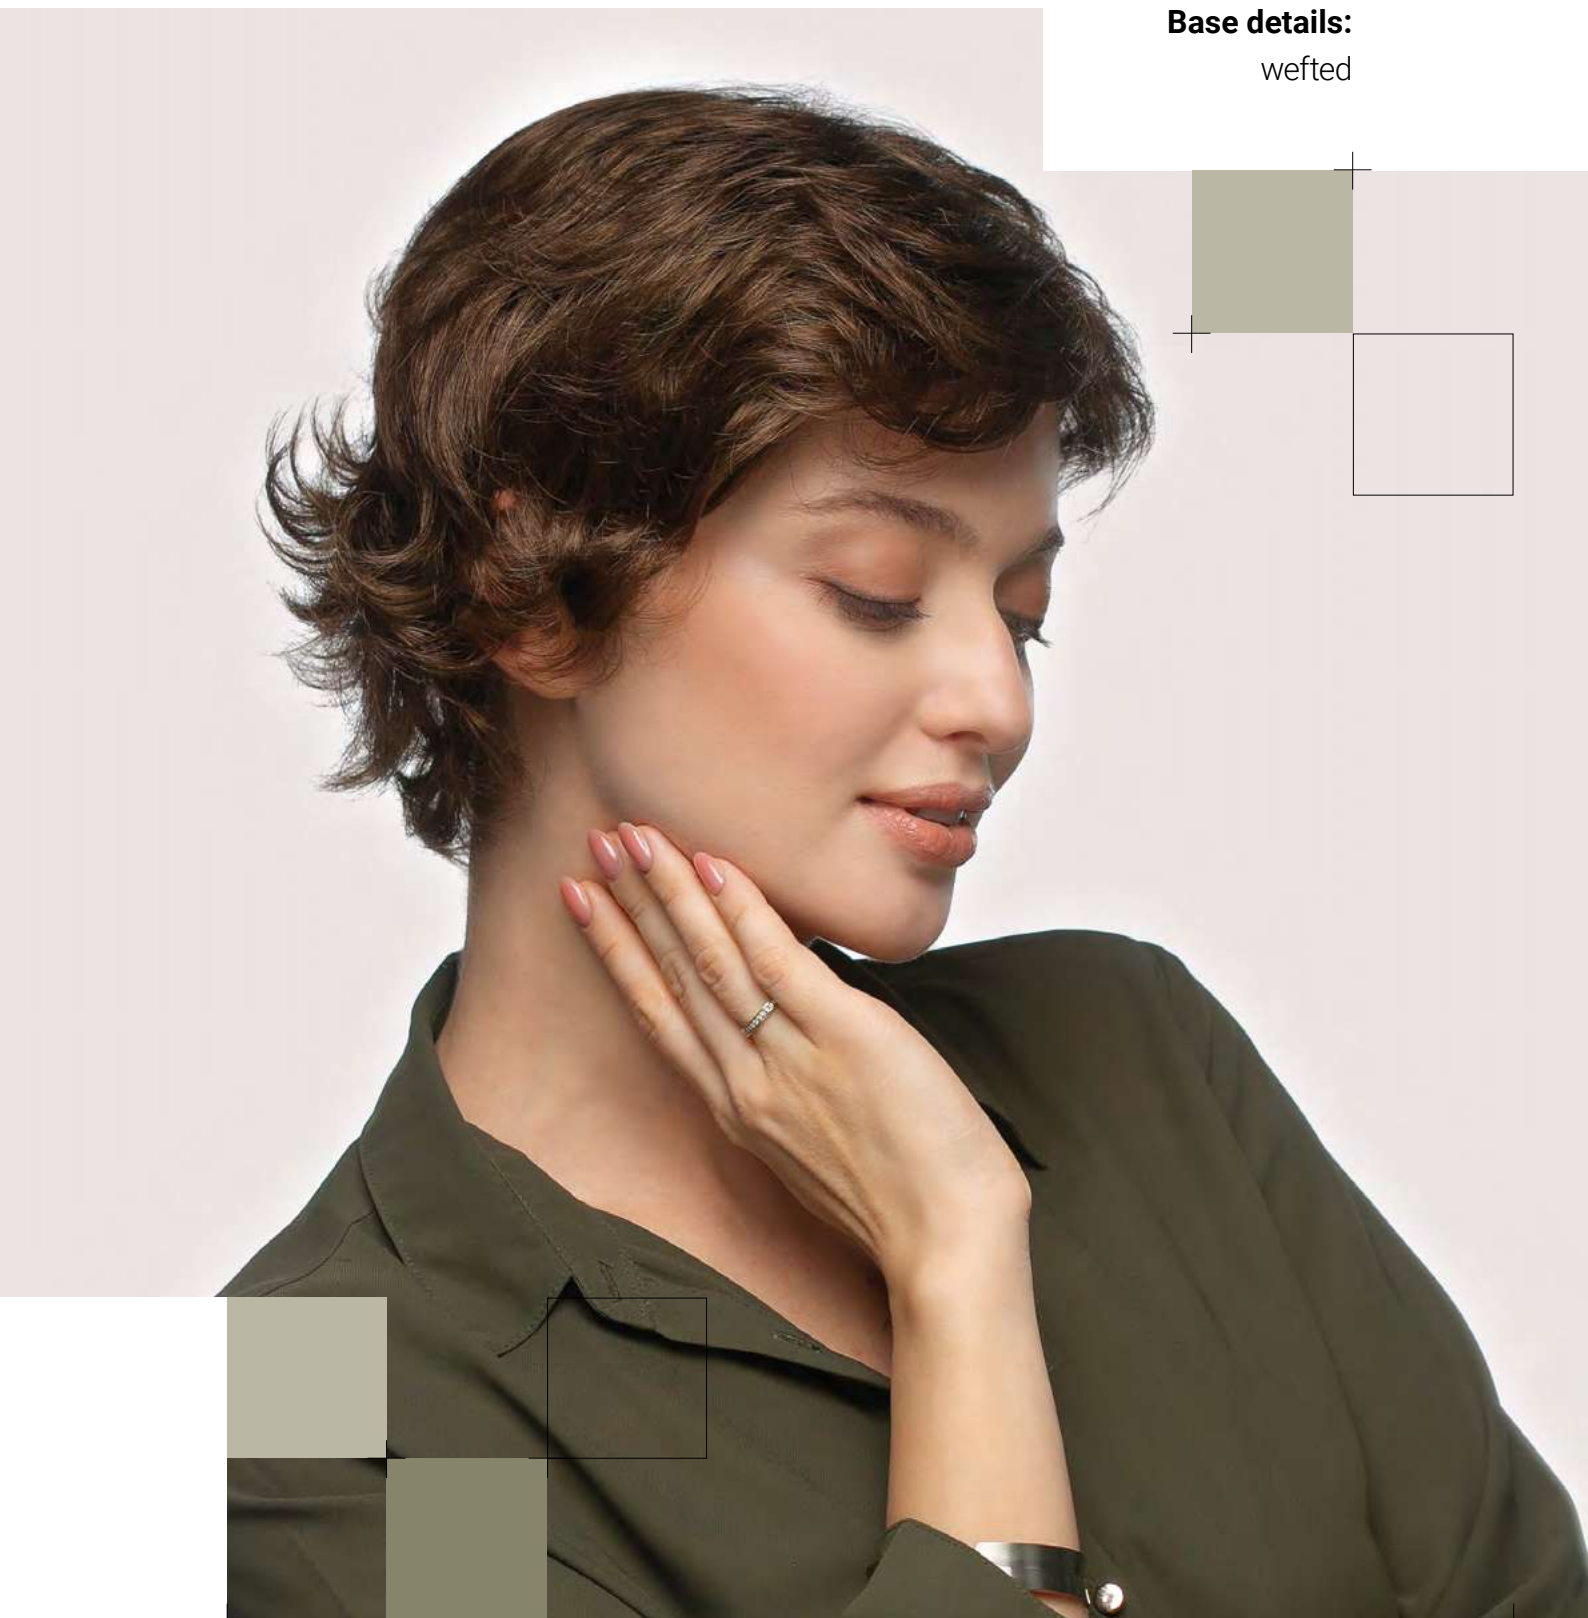

Hair **2be**

QUALITY PRODUCT

Hair 2be

Try it and love it!

Base details:
wefted

Colours:

-  51
-  26/25/22
-  26/27/20
-  18/22/12
-  12/14/16
-  8/16/30R
-  8/12/10
-  4/6
-  27/30/31R
-  30/33
-  **32/133**
-  131/137/4R