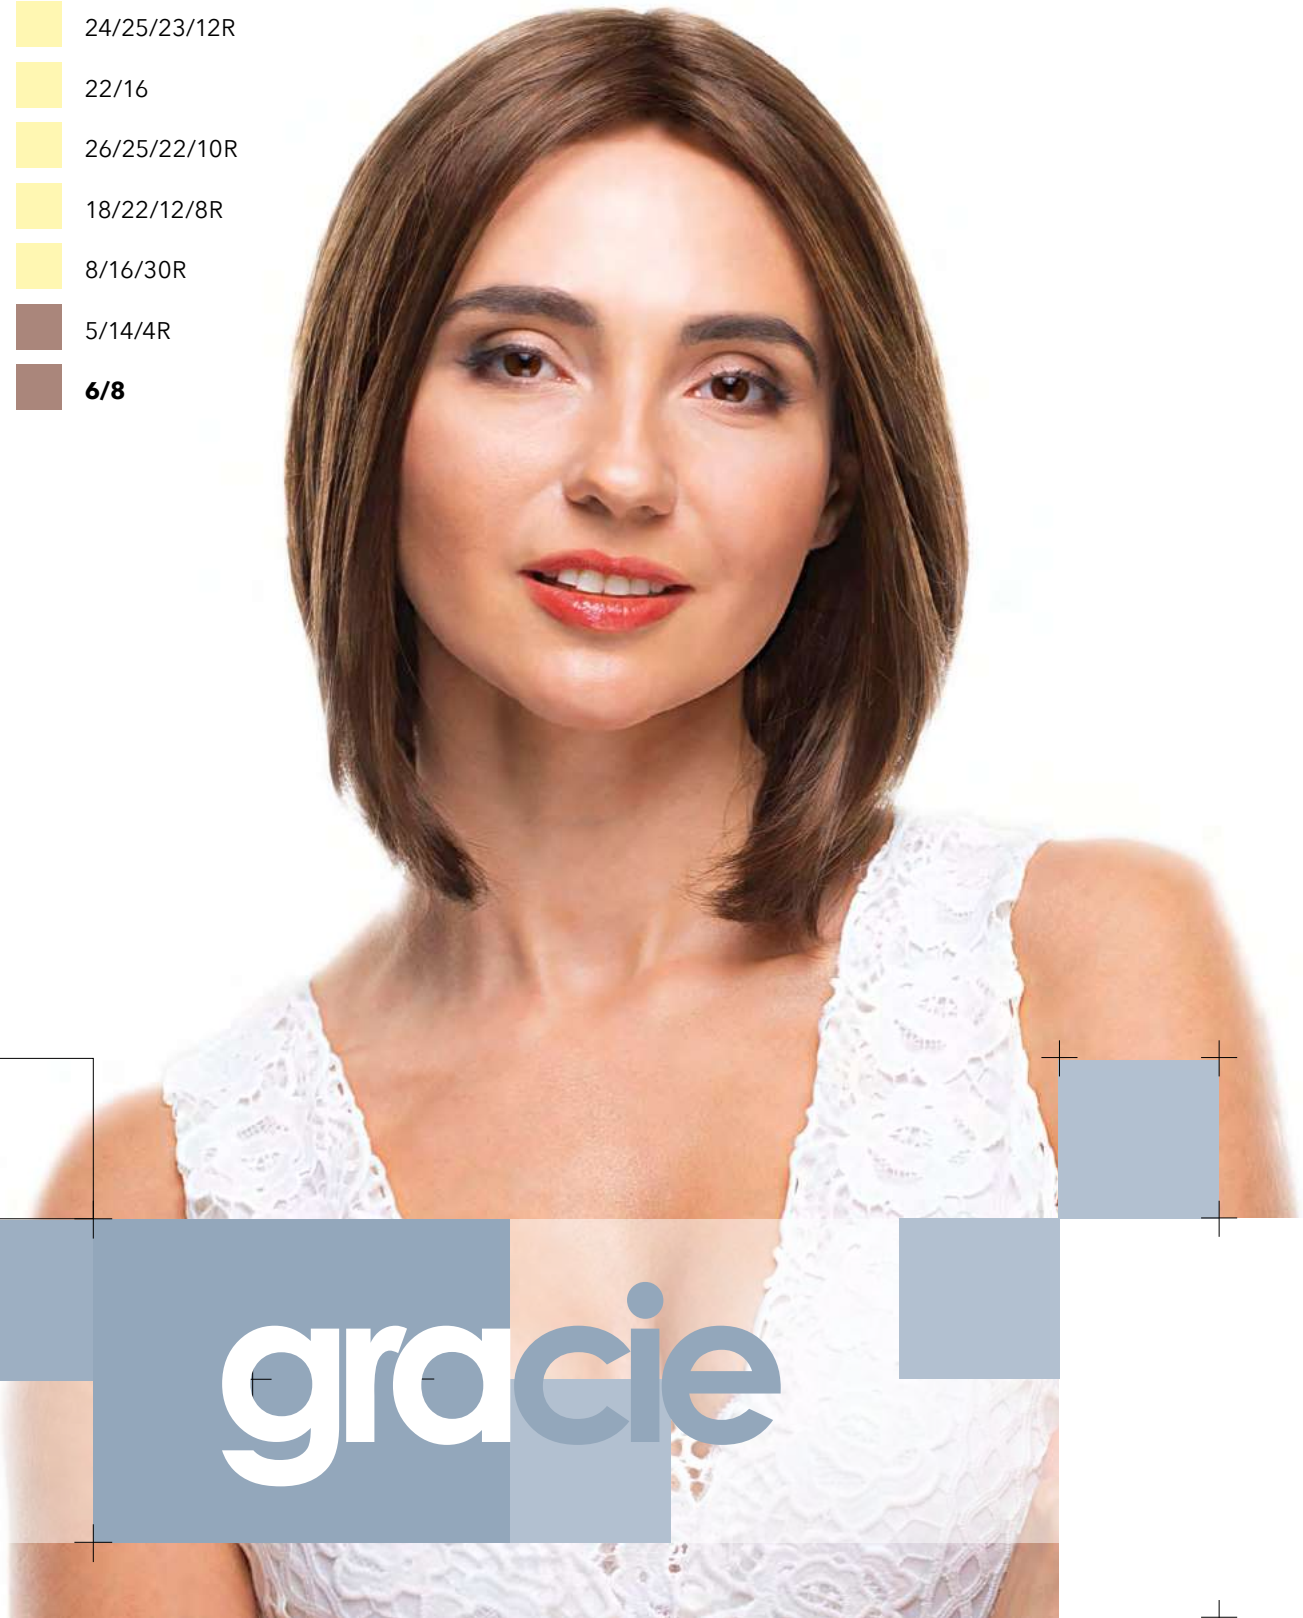

Colours:

-  48/56/101
-  14/88/8R
-  **14/16**
-  10/24/80
-  8/14/6R
-  2
-  33/30

gloria

Base details:

lace front
mono part

HAIR2BE

Colours:

-  24/25/23/12R
-  22/16
-  26/25/22/10R
-  18/22/12/8R
-  8/16/30R
-  5/14/4R
-  **6/8**