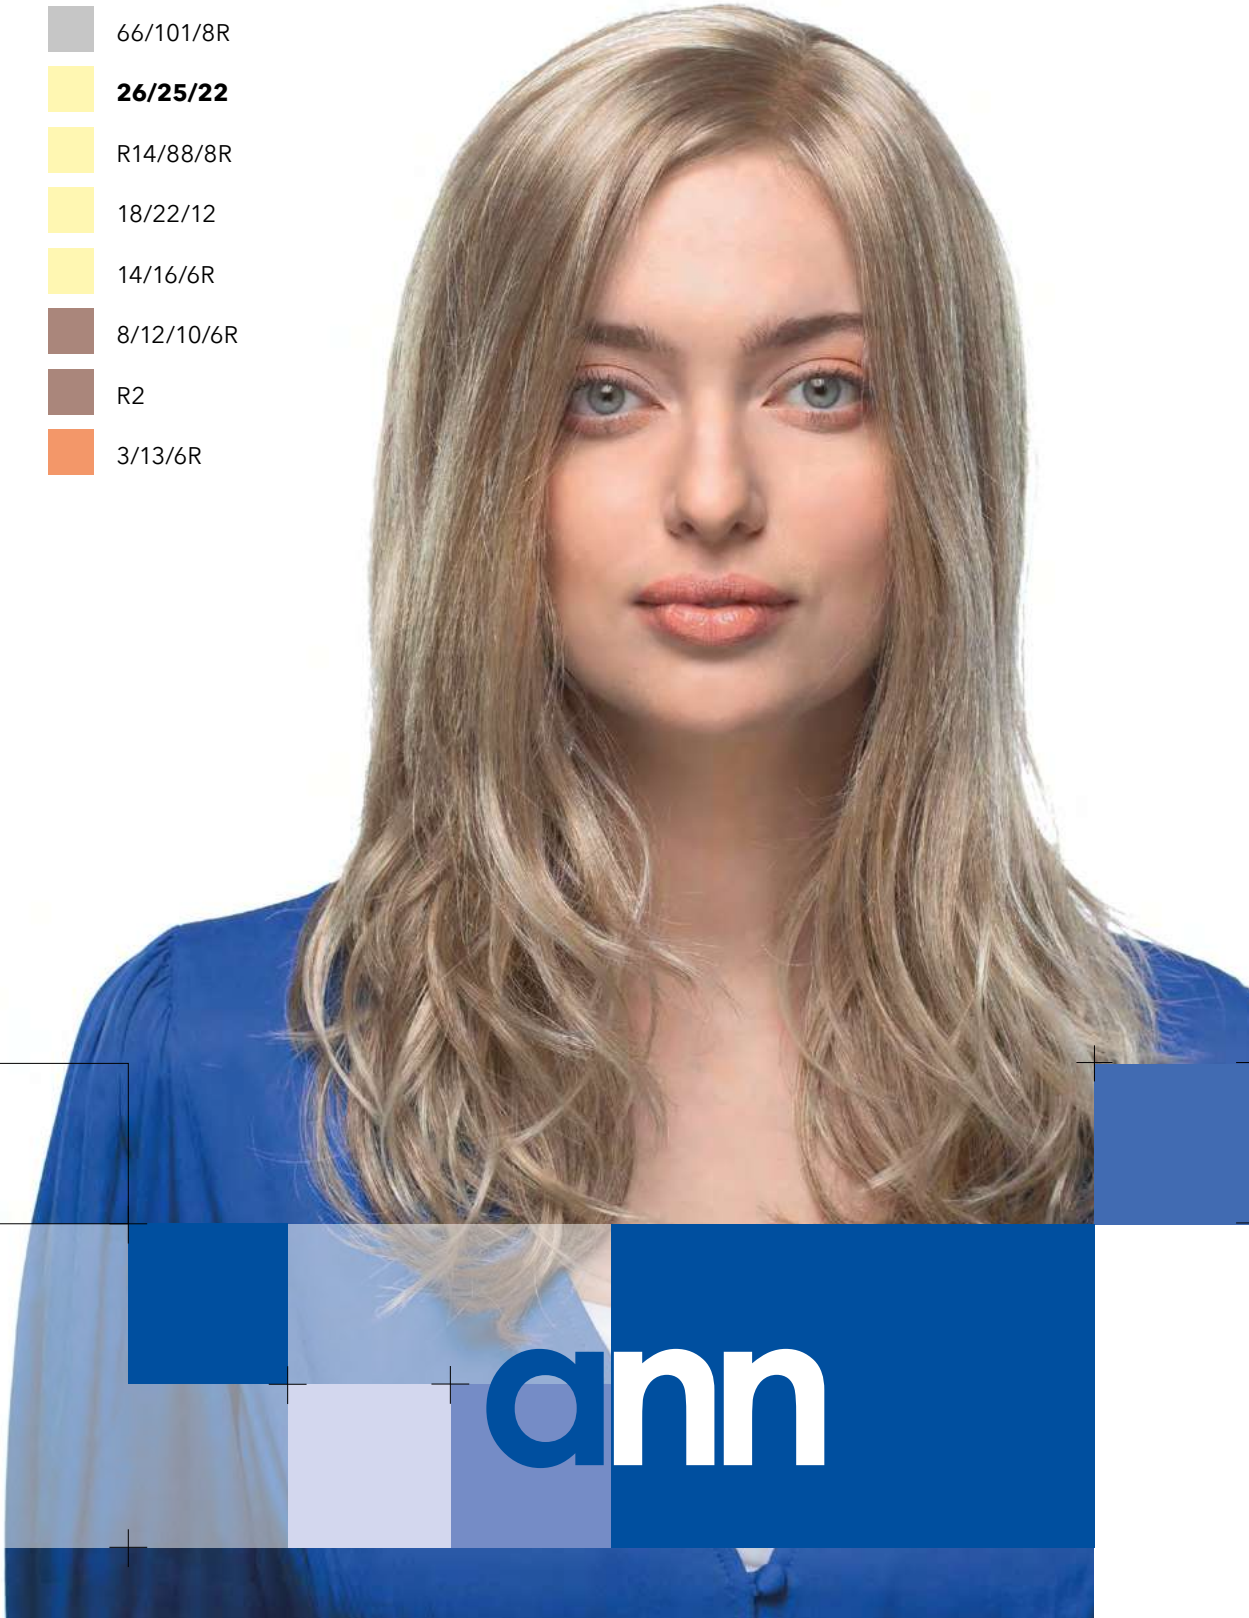

alexandra

Base details:
wefted

HAIR2BE

Colours:

-  59
-  51/56/60/1BR
-  101/24/38R
-  22/16
-  26/25/22/10R
-  26/27/20
-  R14/88/8R
-  18/22/12/8R
-  5/14/4R
-  8/12/10
-  4/6
-  R2
-  23N

amanda

Base details:

lace front
mono part

HAIR2BE

Colours:

-  66/101/8R
-  **26/25/22**
-  R14/88/8R
-  18/22/12
-  14/16/6R
-  8/12/10/6R
-  R2
-  3/13/6R

Base details:

lace front
mono top

Colours:

- 61
- 26/27/19/8R
- 10/14/80
- 10/24/80/8R
- 830/6/4**
- 4/30/27/4R

Base details:
mono crown

HAIR2BE

Colours:

-  **101/60**
-  24/25/23/12R
-  26/25/22/10R
-  18/24/22
-  5/14/4R
-  4/8
-  23N/28/30/30R

anwan

Base details:
mono crown

HAIR2BE

Colours: