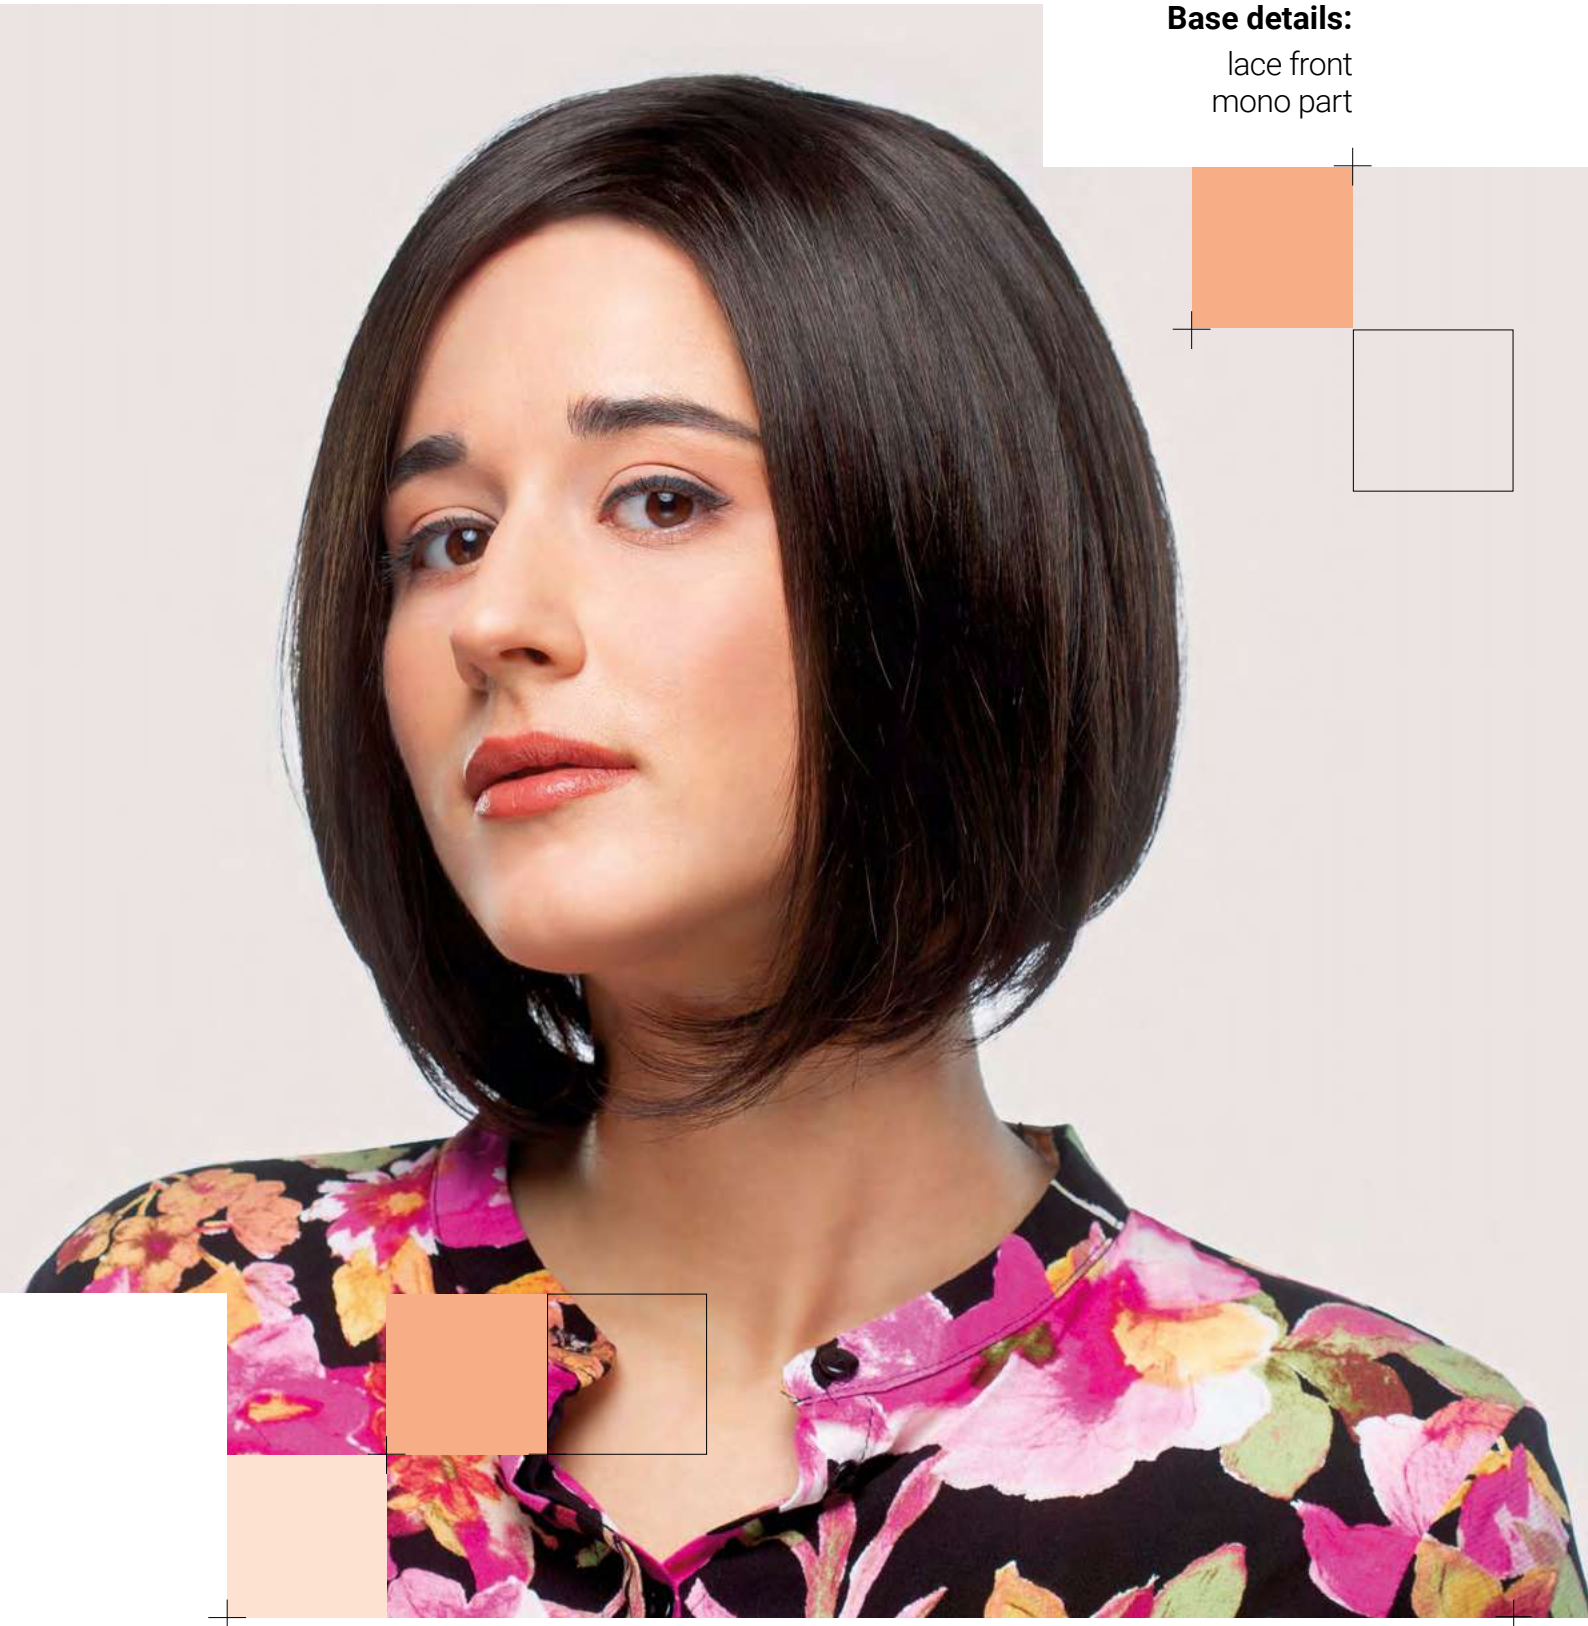

Base details:

lace front
mono part