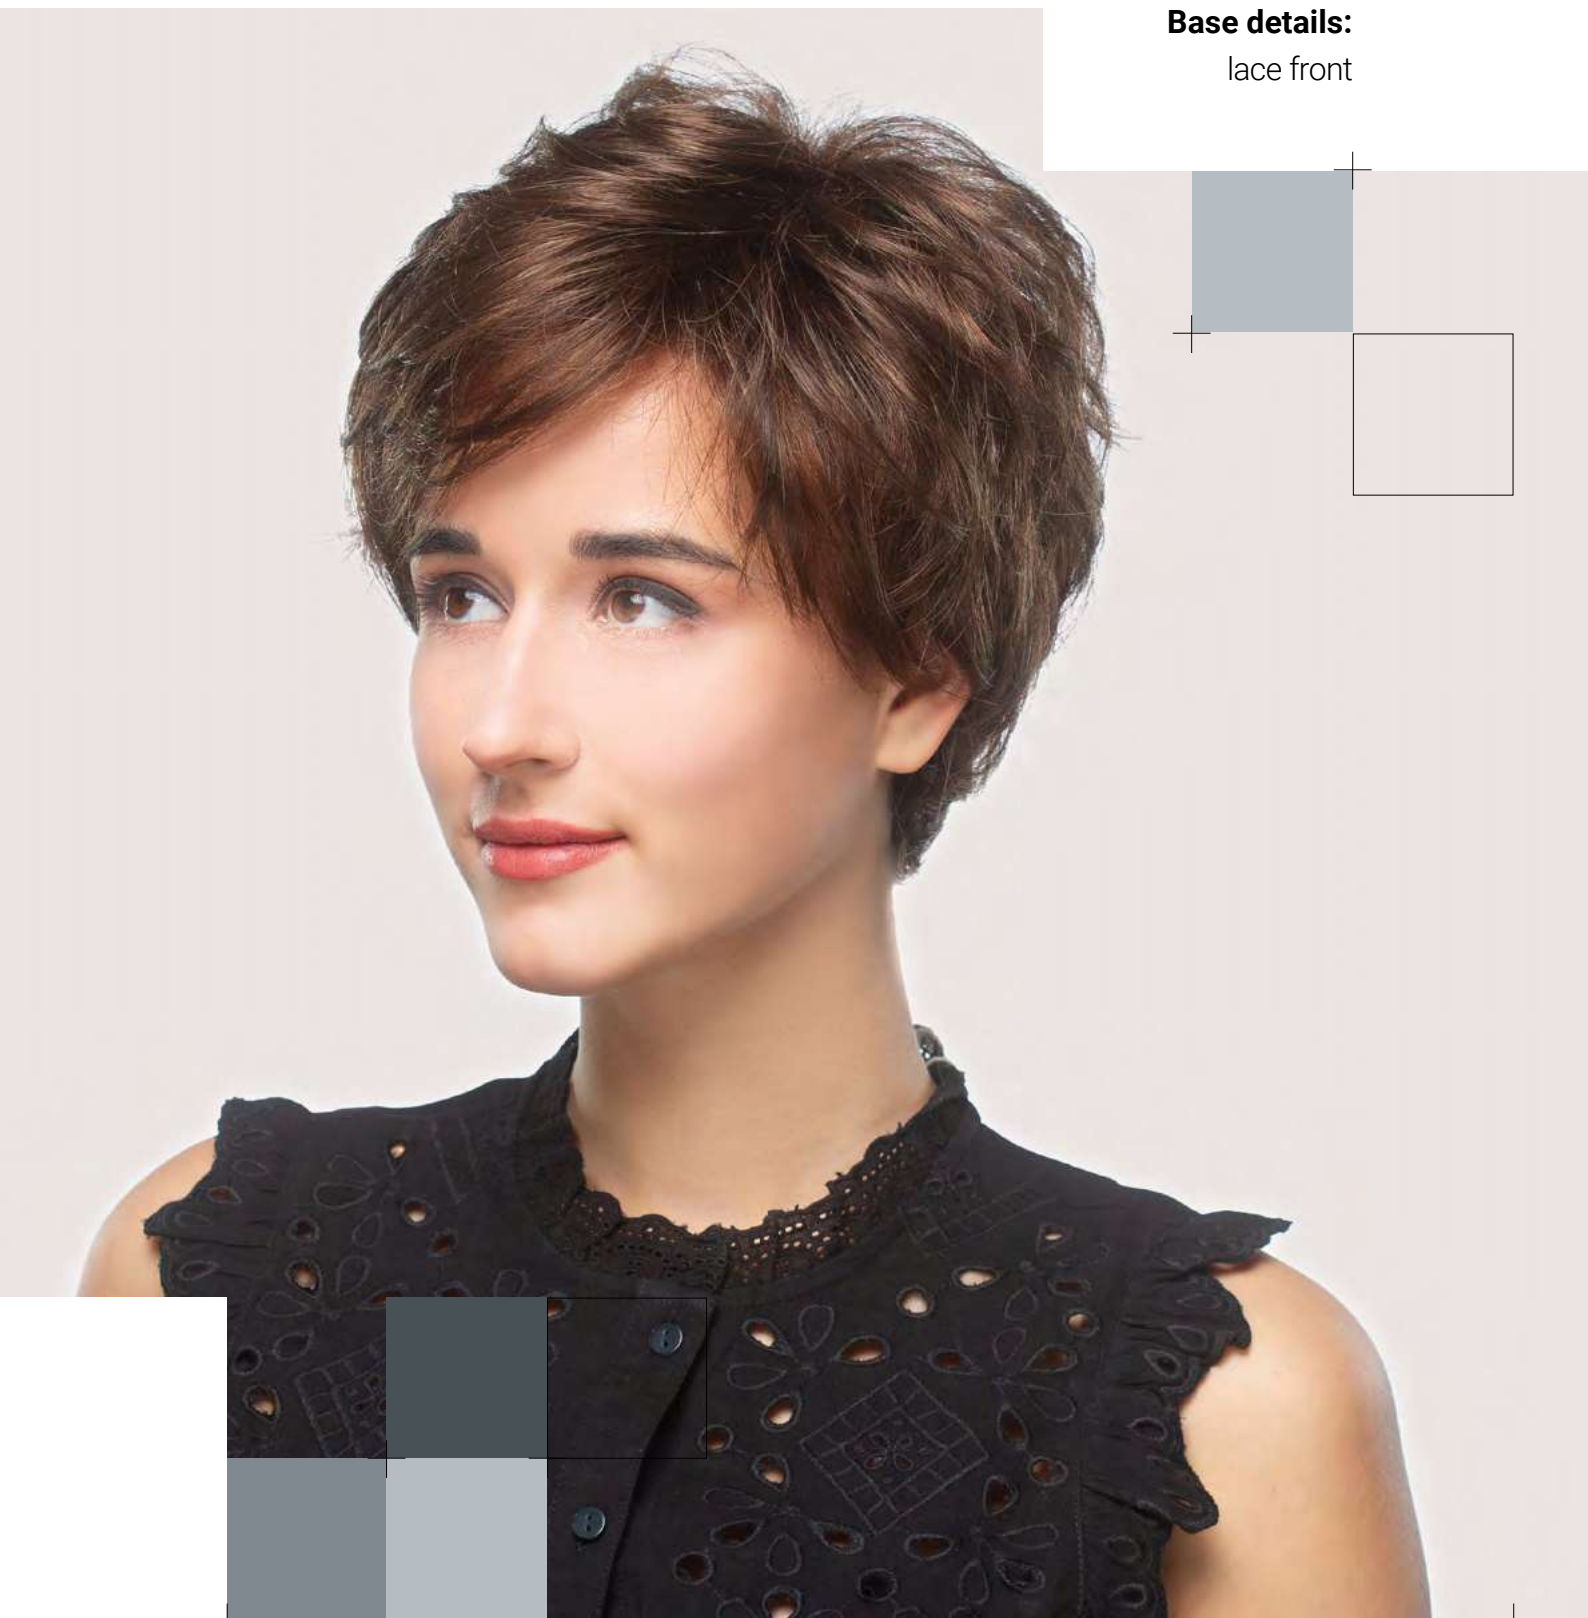

Base details:
lace front