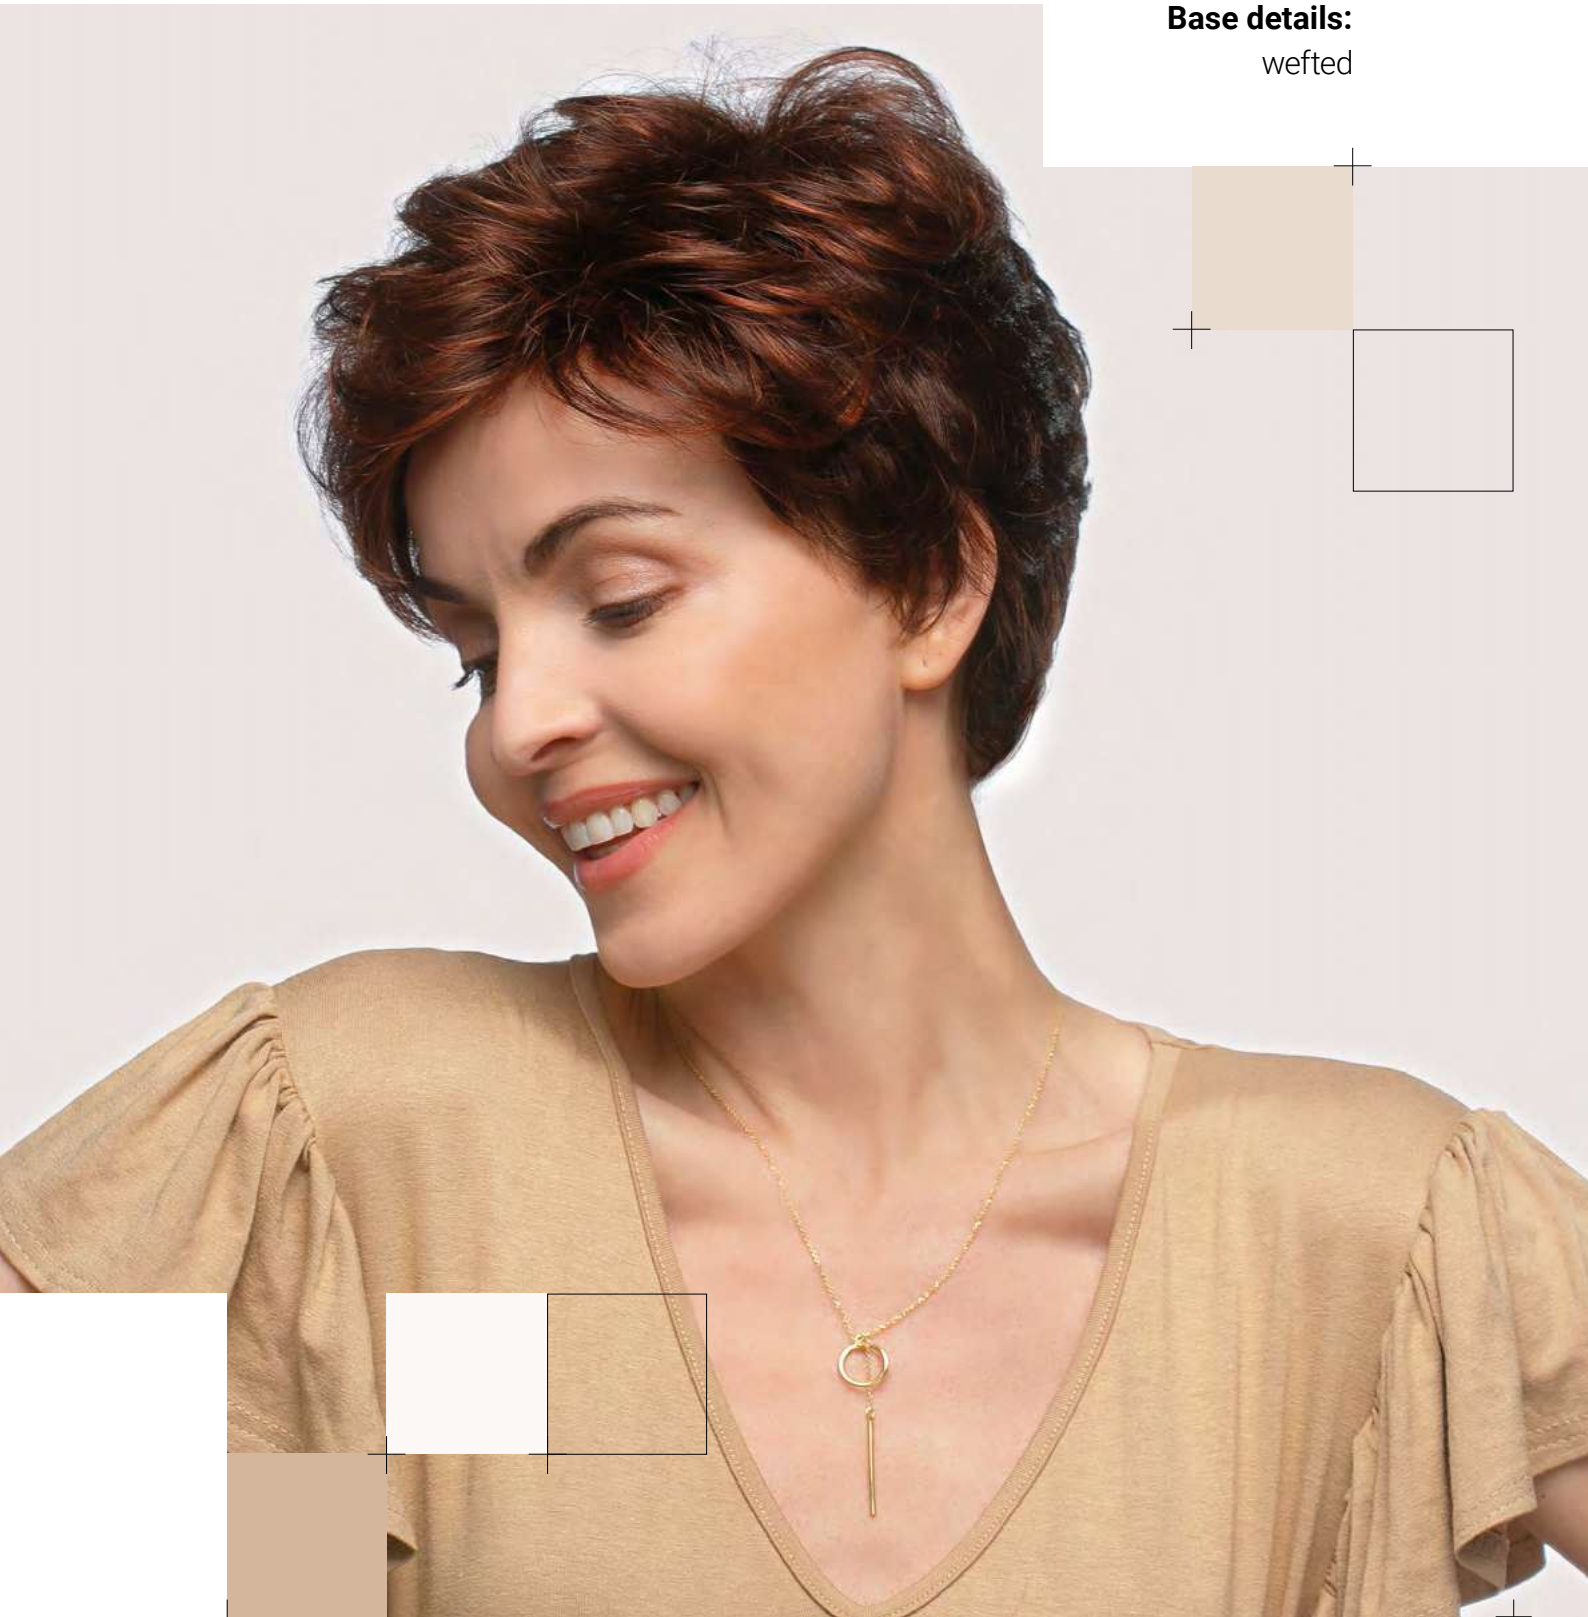

Hair **2be**

QUALITY PRODUCT

Hair 2be

Try it and love it!

Base details:
wefted

Colours:

-  51
-  26/25/22
-  26/27/20
-  18/22/12
-  12/14/16
-  8/16/30R
-  8/12/10
-  4/6
-  27/30/31R
-  30/33
-  **32/133**
-  131/137/4R

alexandra

Base details:
wefted

HAIR2BE

Colours:

-  59
-  51/56/60/1BR
-  101/24/38R
-  22/16
-  26/25/22/10R
-  26/27/20
-  R14/88/8R
-  18/22/12/8R
-  5/14/4R
-  8/12/10
-  4/6
-  R2
-  23N

amanda

Base details: