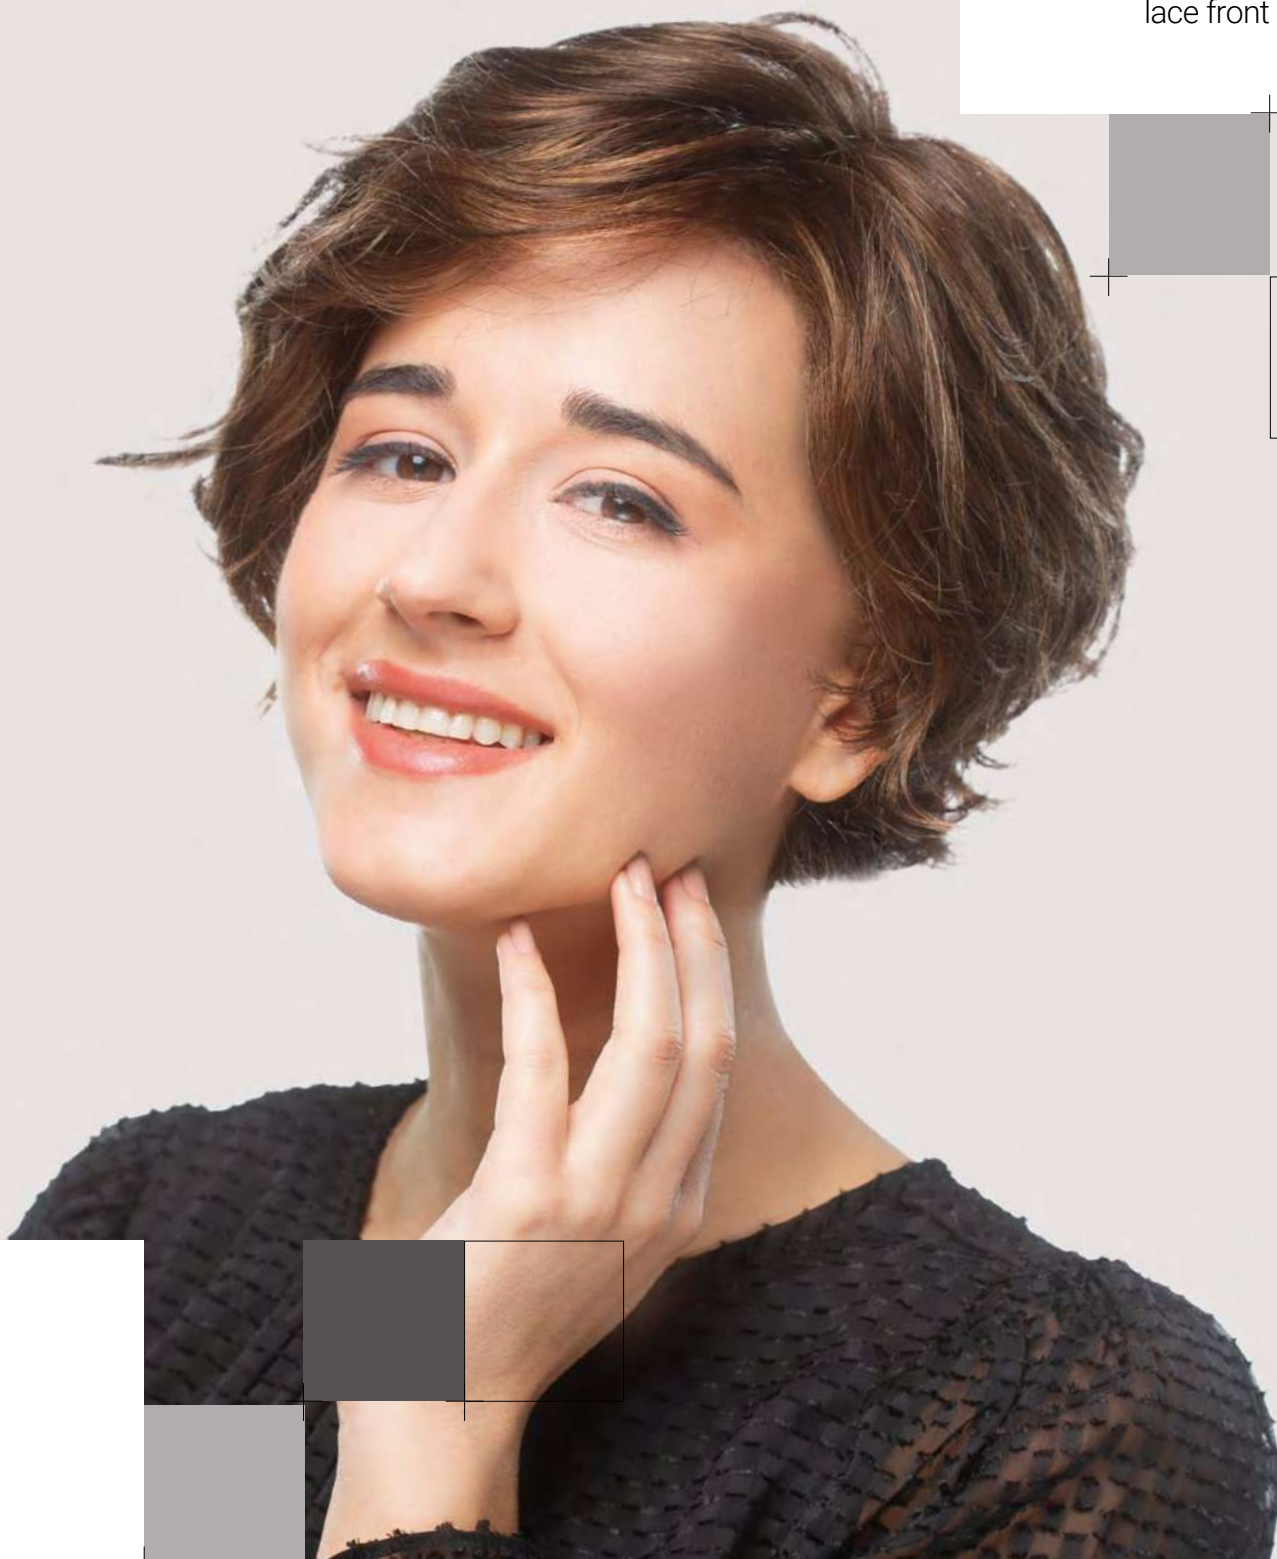

HAIR2BE

Colours:

-  61
-  101/60/14/8R
-  14/16
-  10/14/80/8R
-  4/30/27/4R
-  4/33
-  **30/33**

emily

Base details:
lace front

HAIR2BE

Colours:

-  14/88/8R
-  14/16
-  10/14/80/8R
-  12/26/19/6R
-  **830/6/4**
-  2