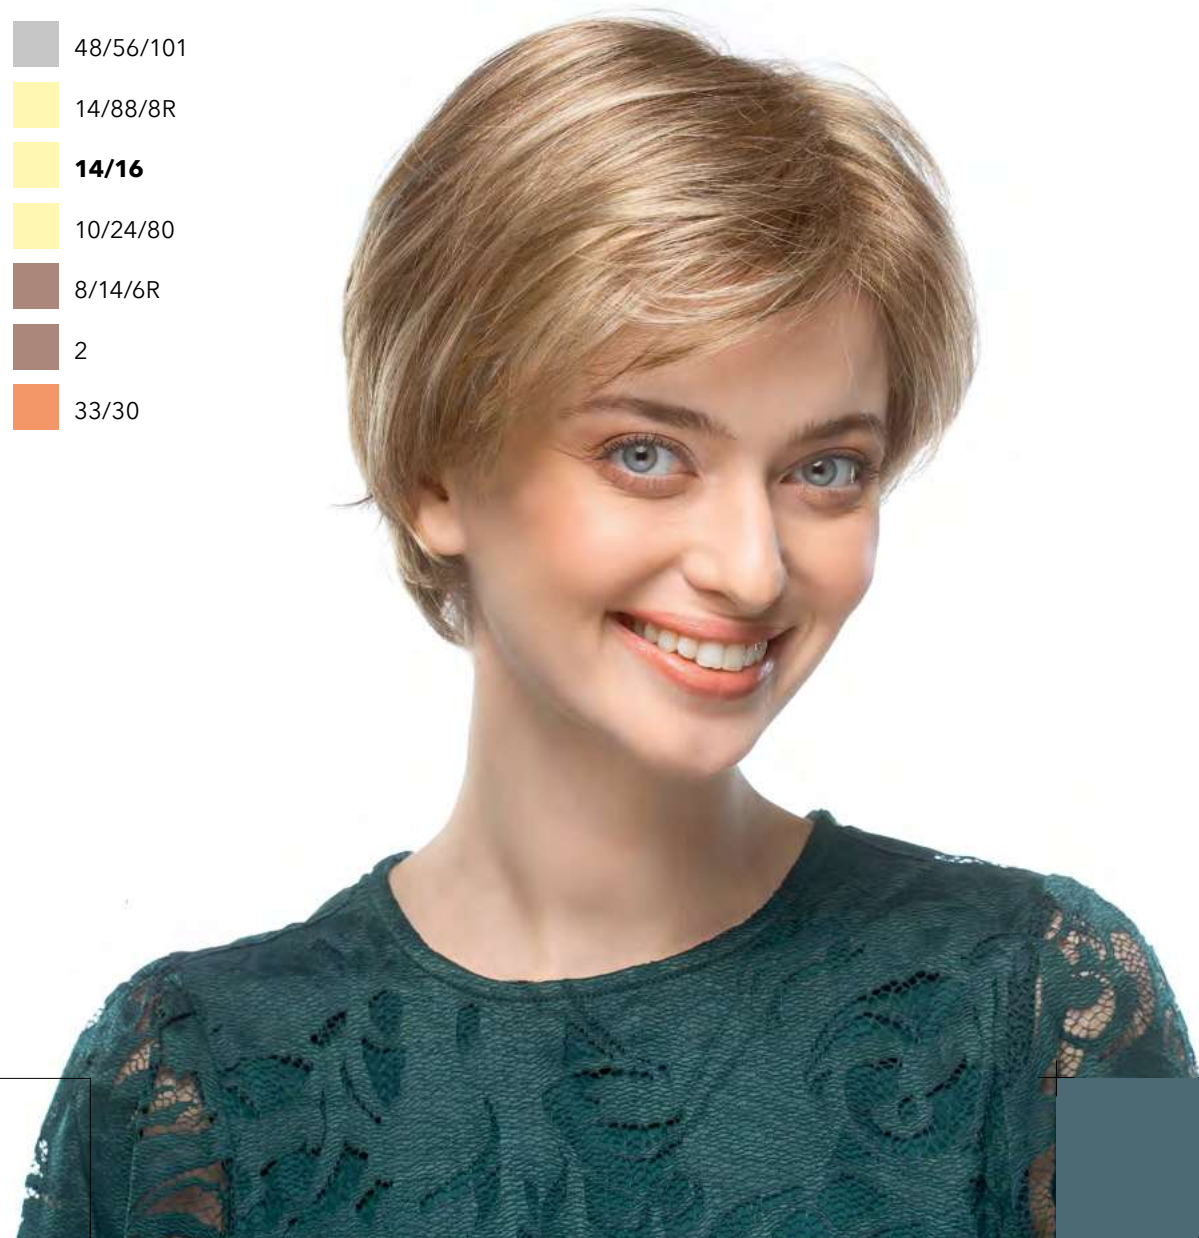

HAIR2BE

Colours:

- 48/56/101
- 14/88/8R
- **14/16**
- 10/24/80
- 8/14/6R
- 2
- 33/30

gloria