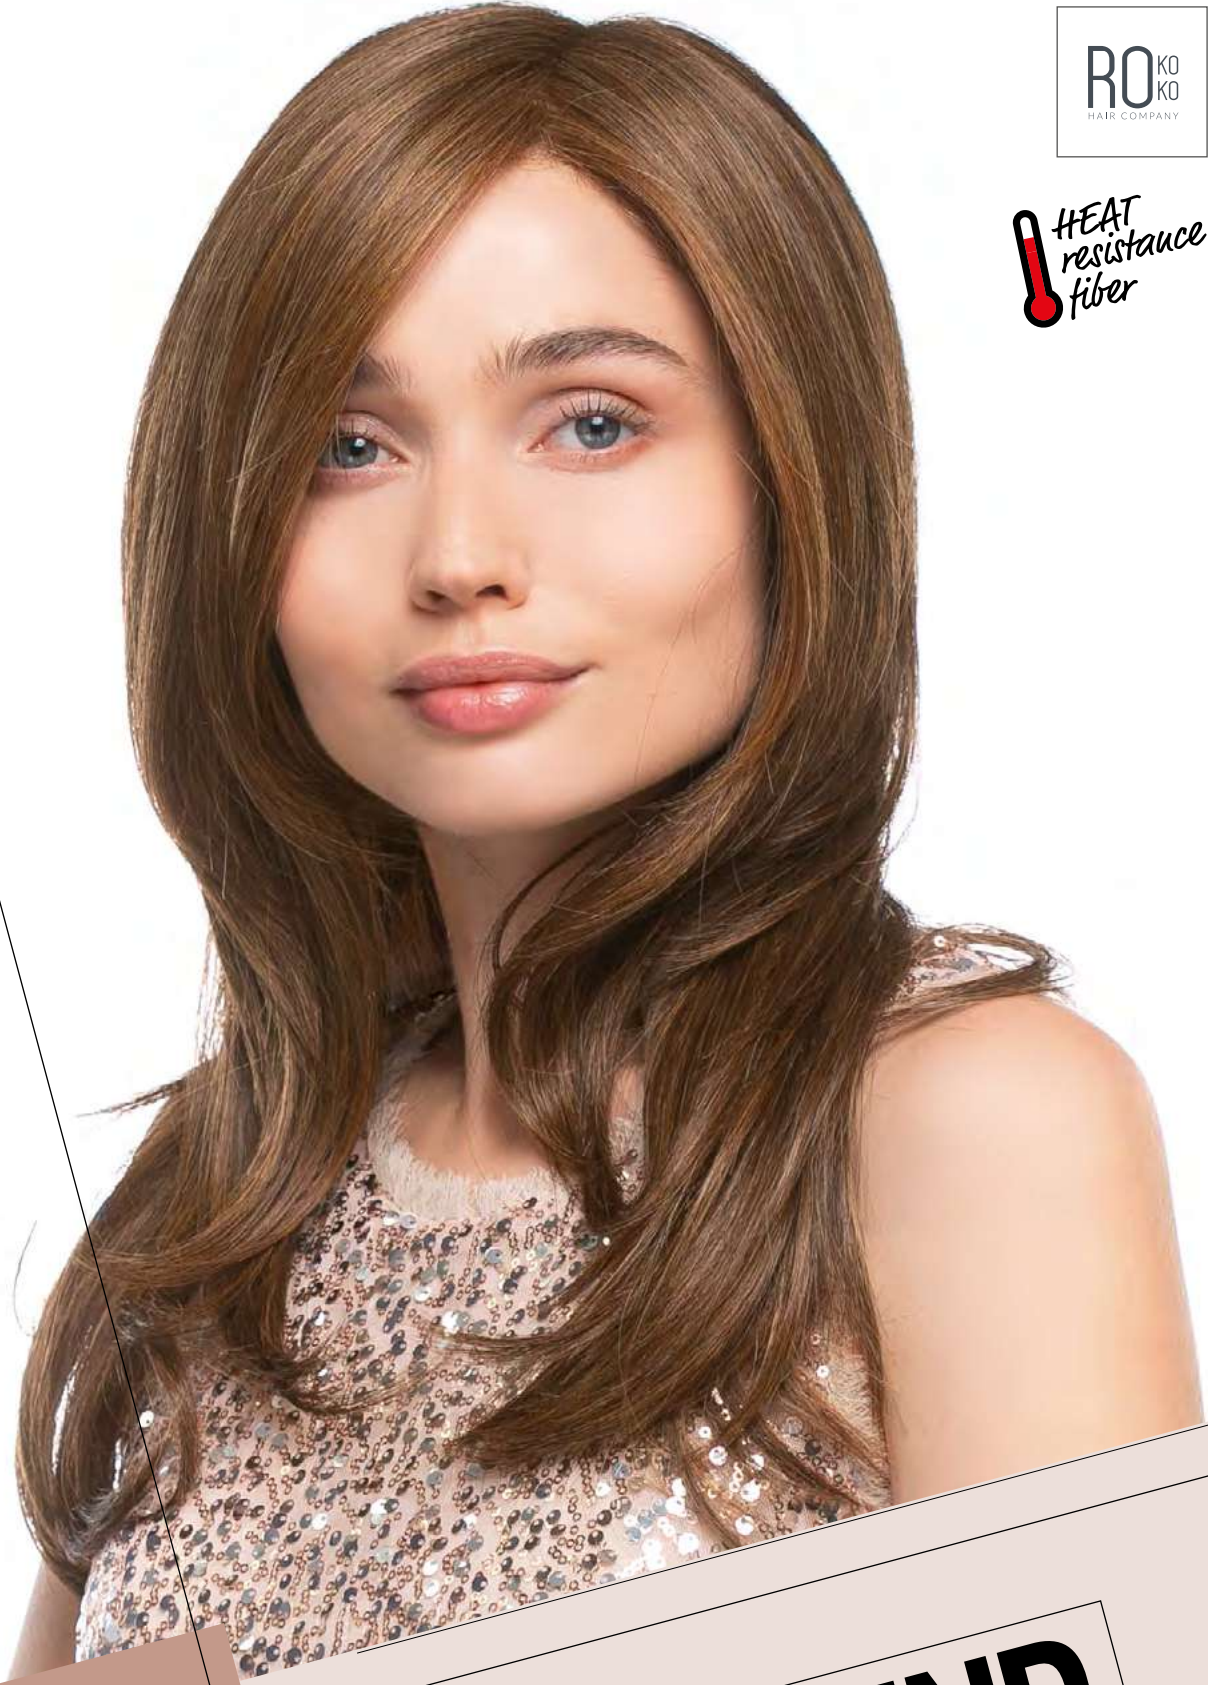

*HEAT
resistance
fiber*

HAIR
UP!

SOUND

BASE TYPE: LACE FRONT / MONO TOP