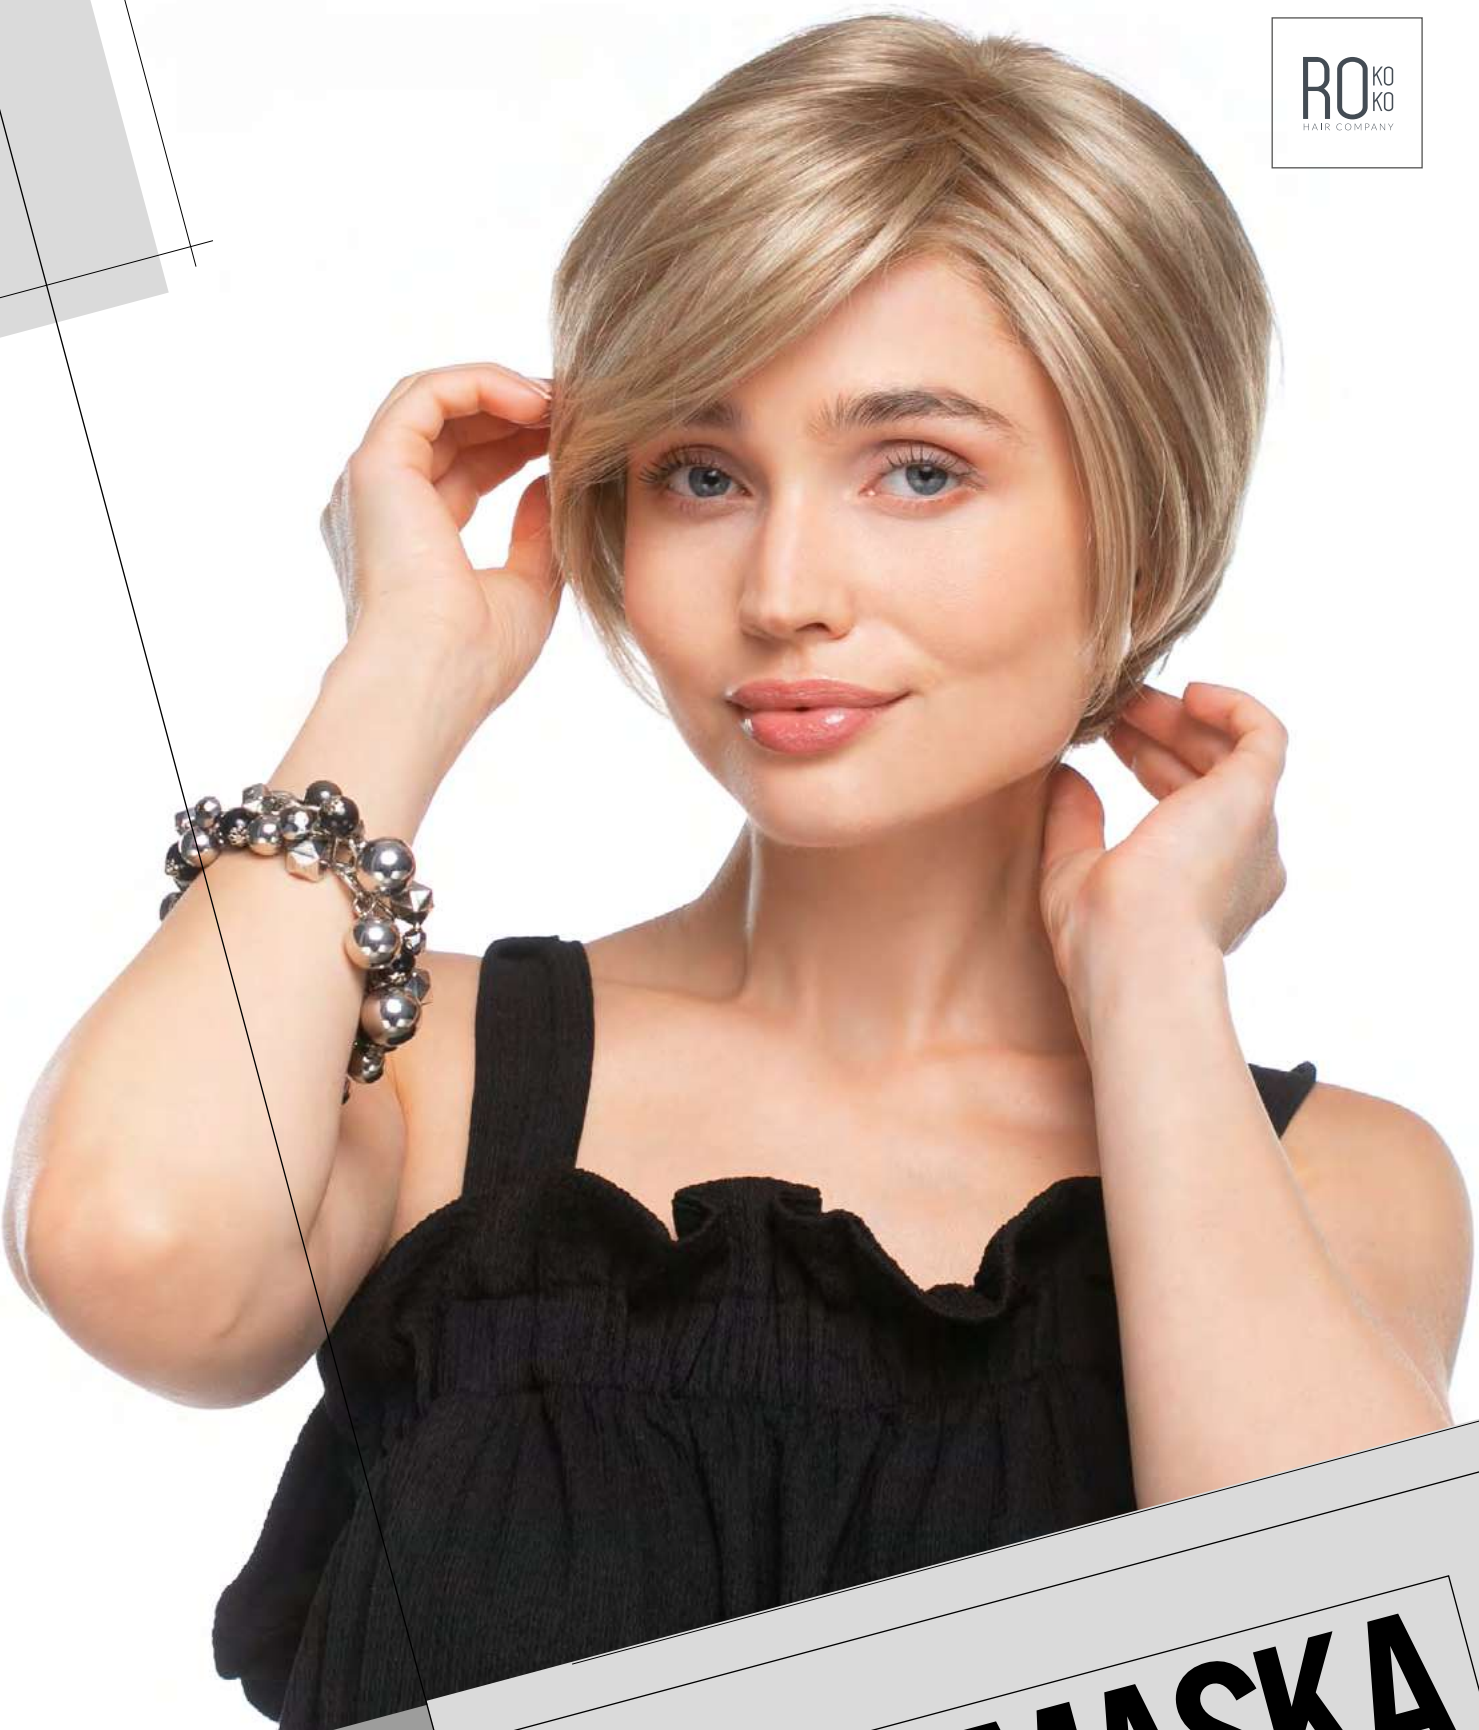

BALLET

Colours:

-  51/56/60/1BR
-  **24/60/8R**
-  22/16
-  14/16/6R
-  6/8/4R
-  830/131/14

BERGAMASKA

BASE DETAILS: LACE FRONT / MONO PART

HAIR
UP!

HAIR
UP!

BERGAMASKA