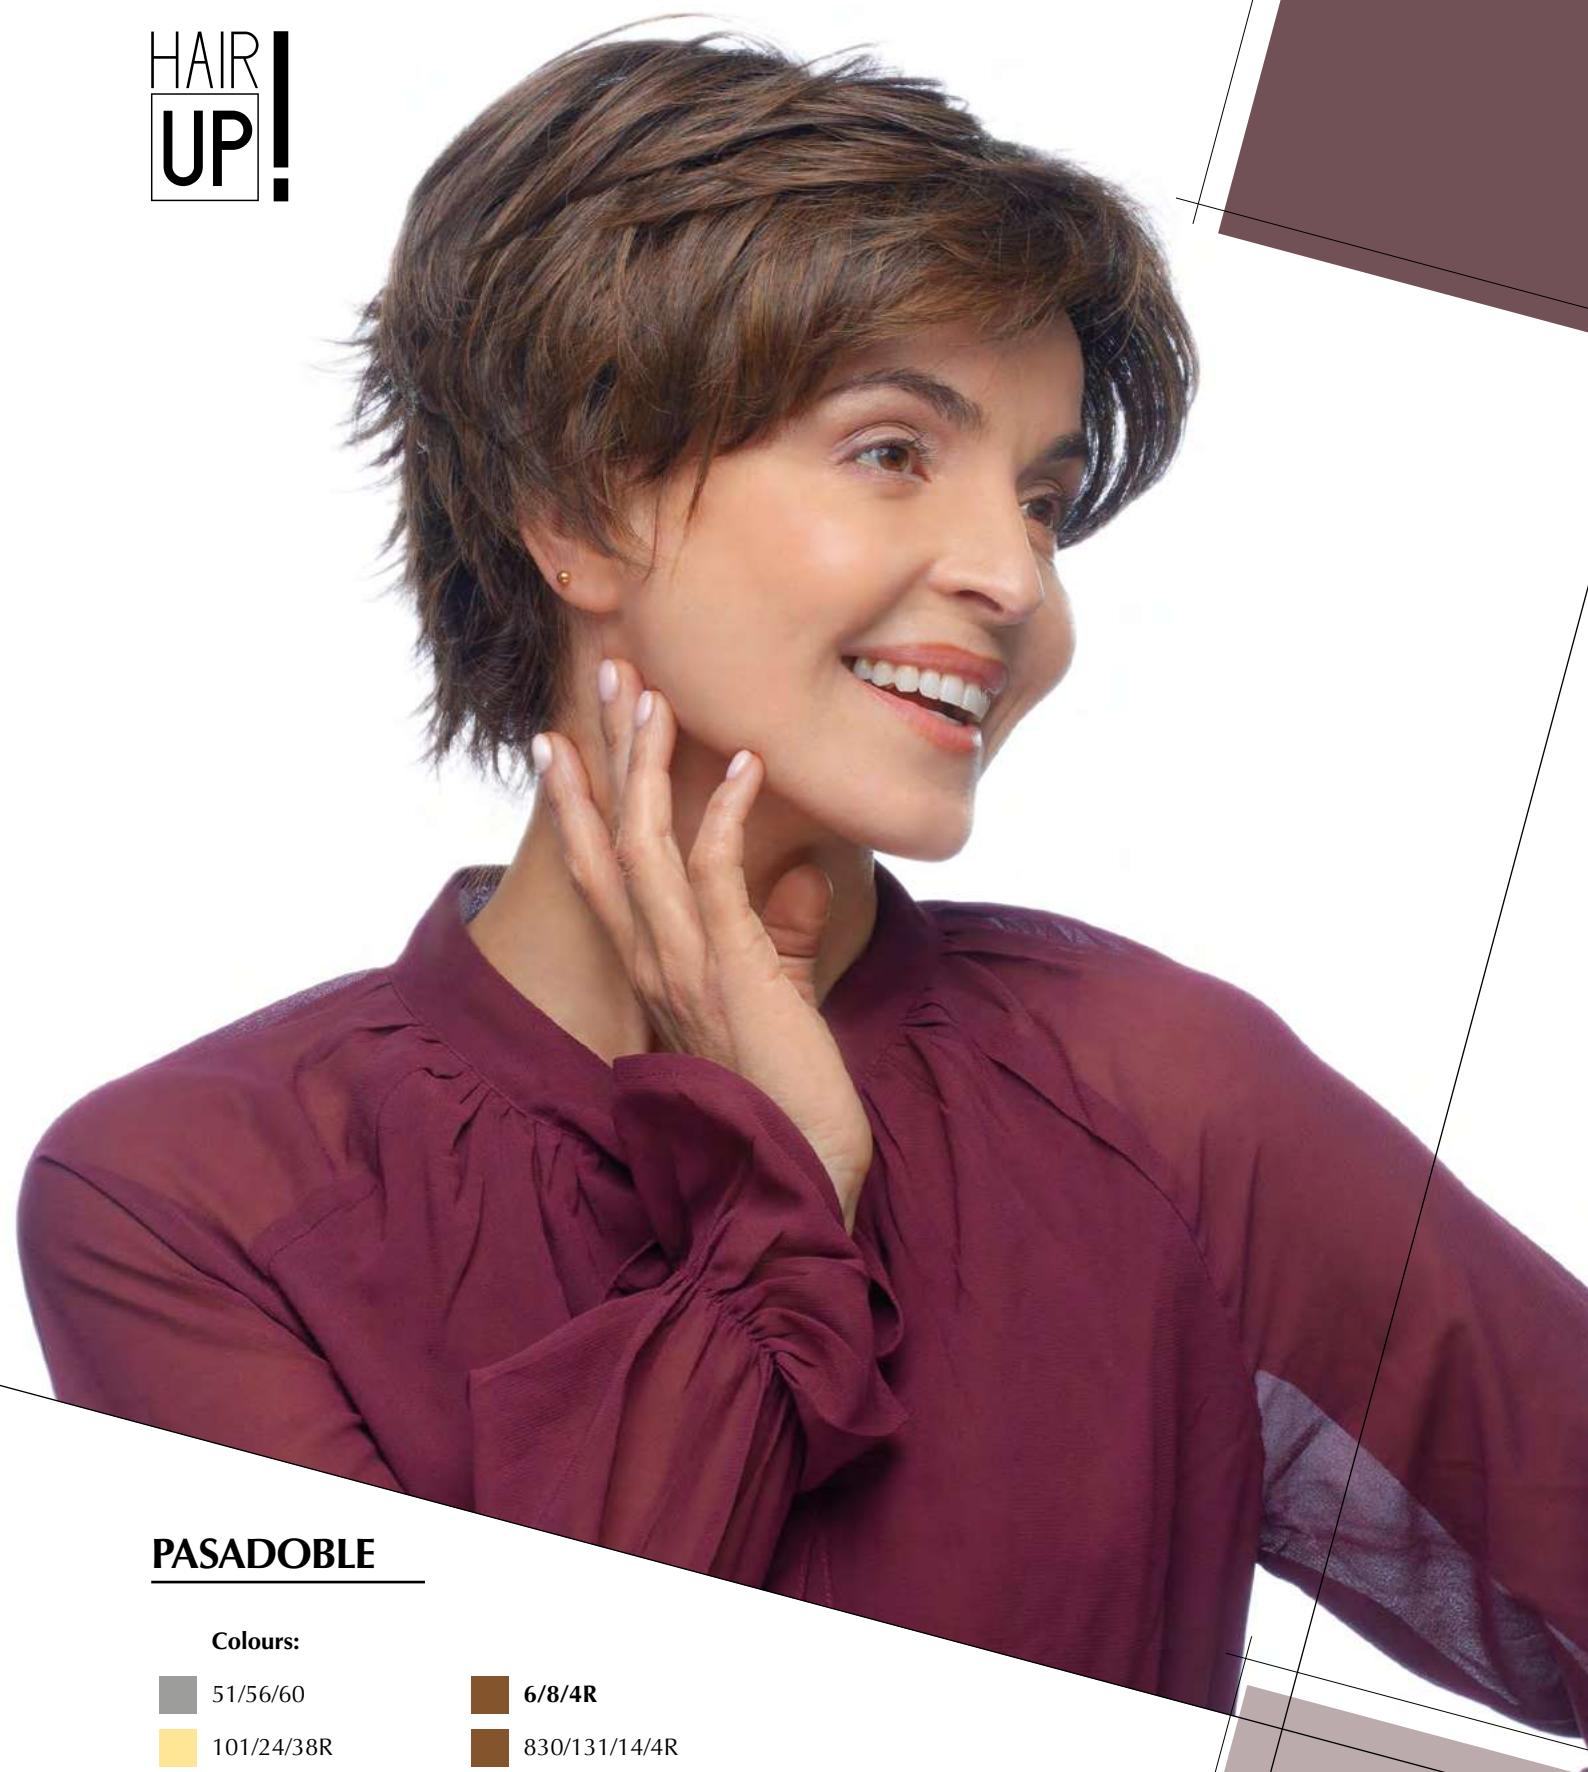

5/14/4R

4/6

30/33

HEAT
resistance
fiber

HAIR
UP!

PASADOBLE

BASE DETAILS: WEFTED

HAIR
UP!