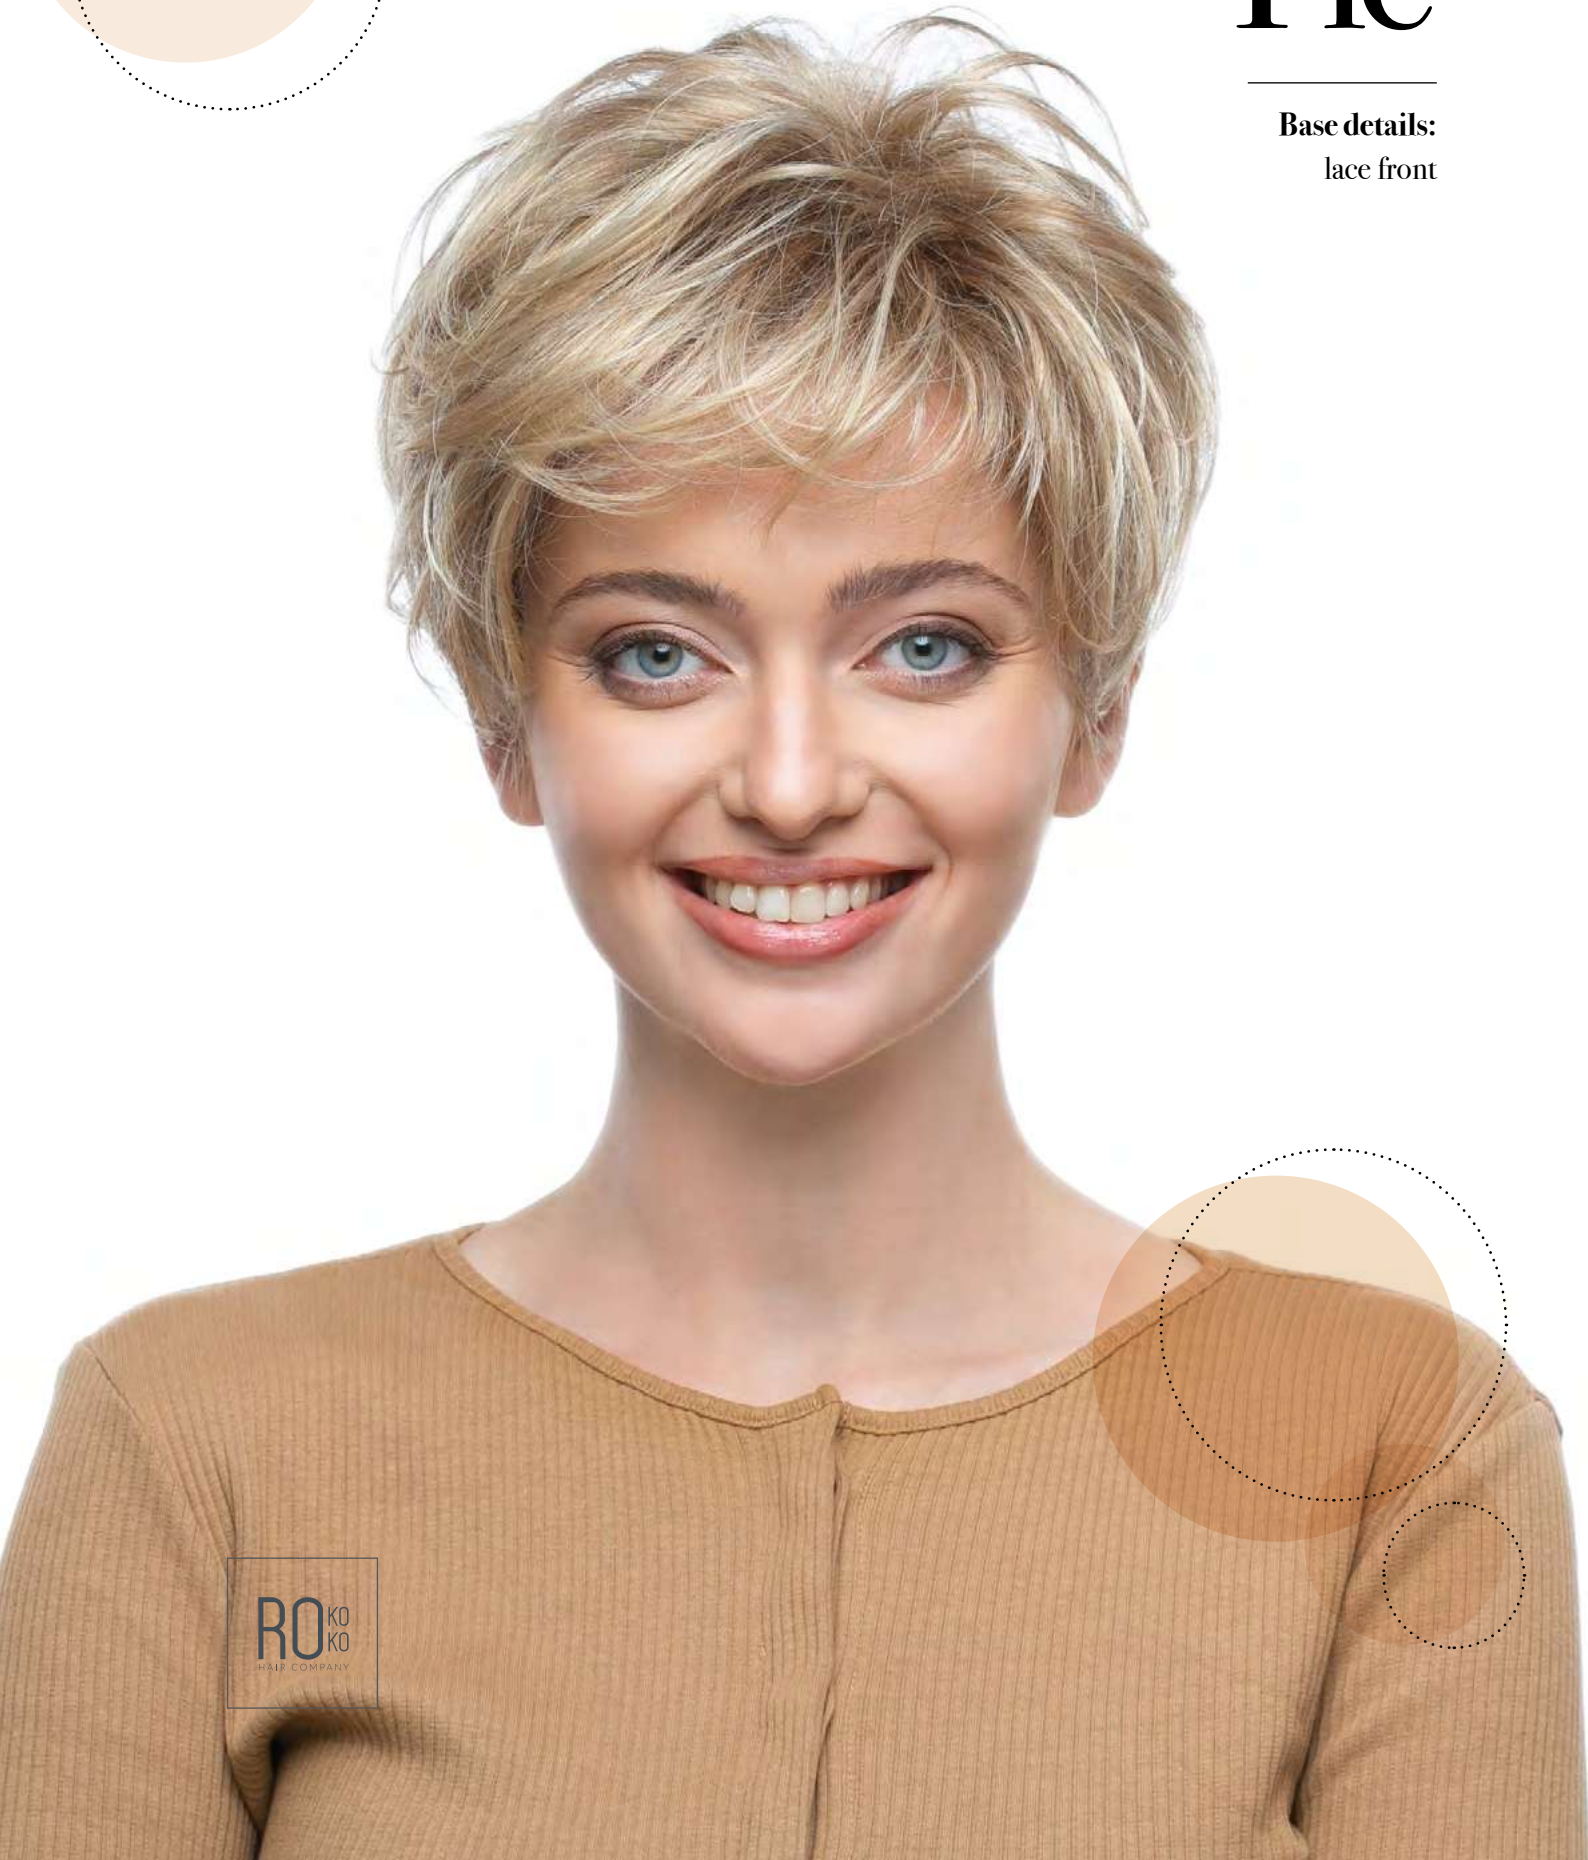

Pie

Base details:
lace front