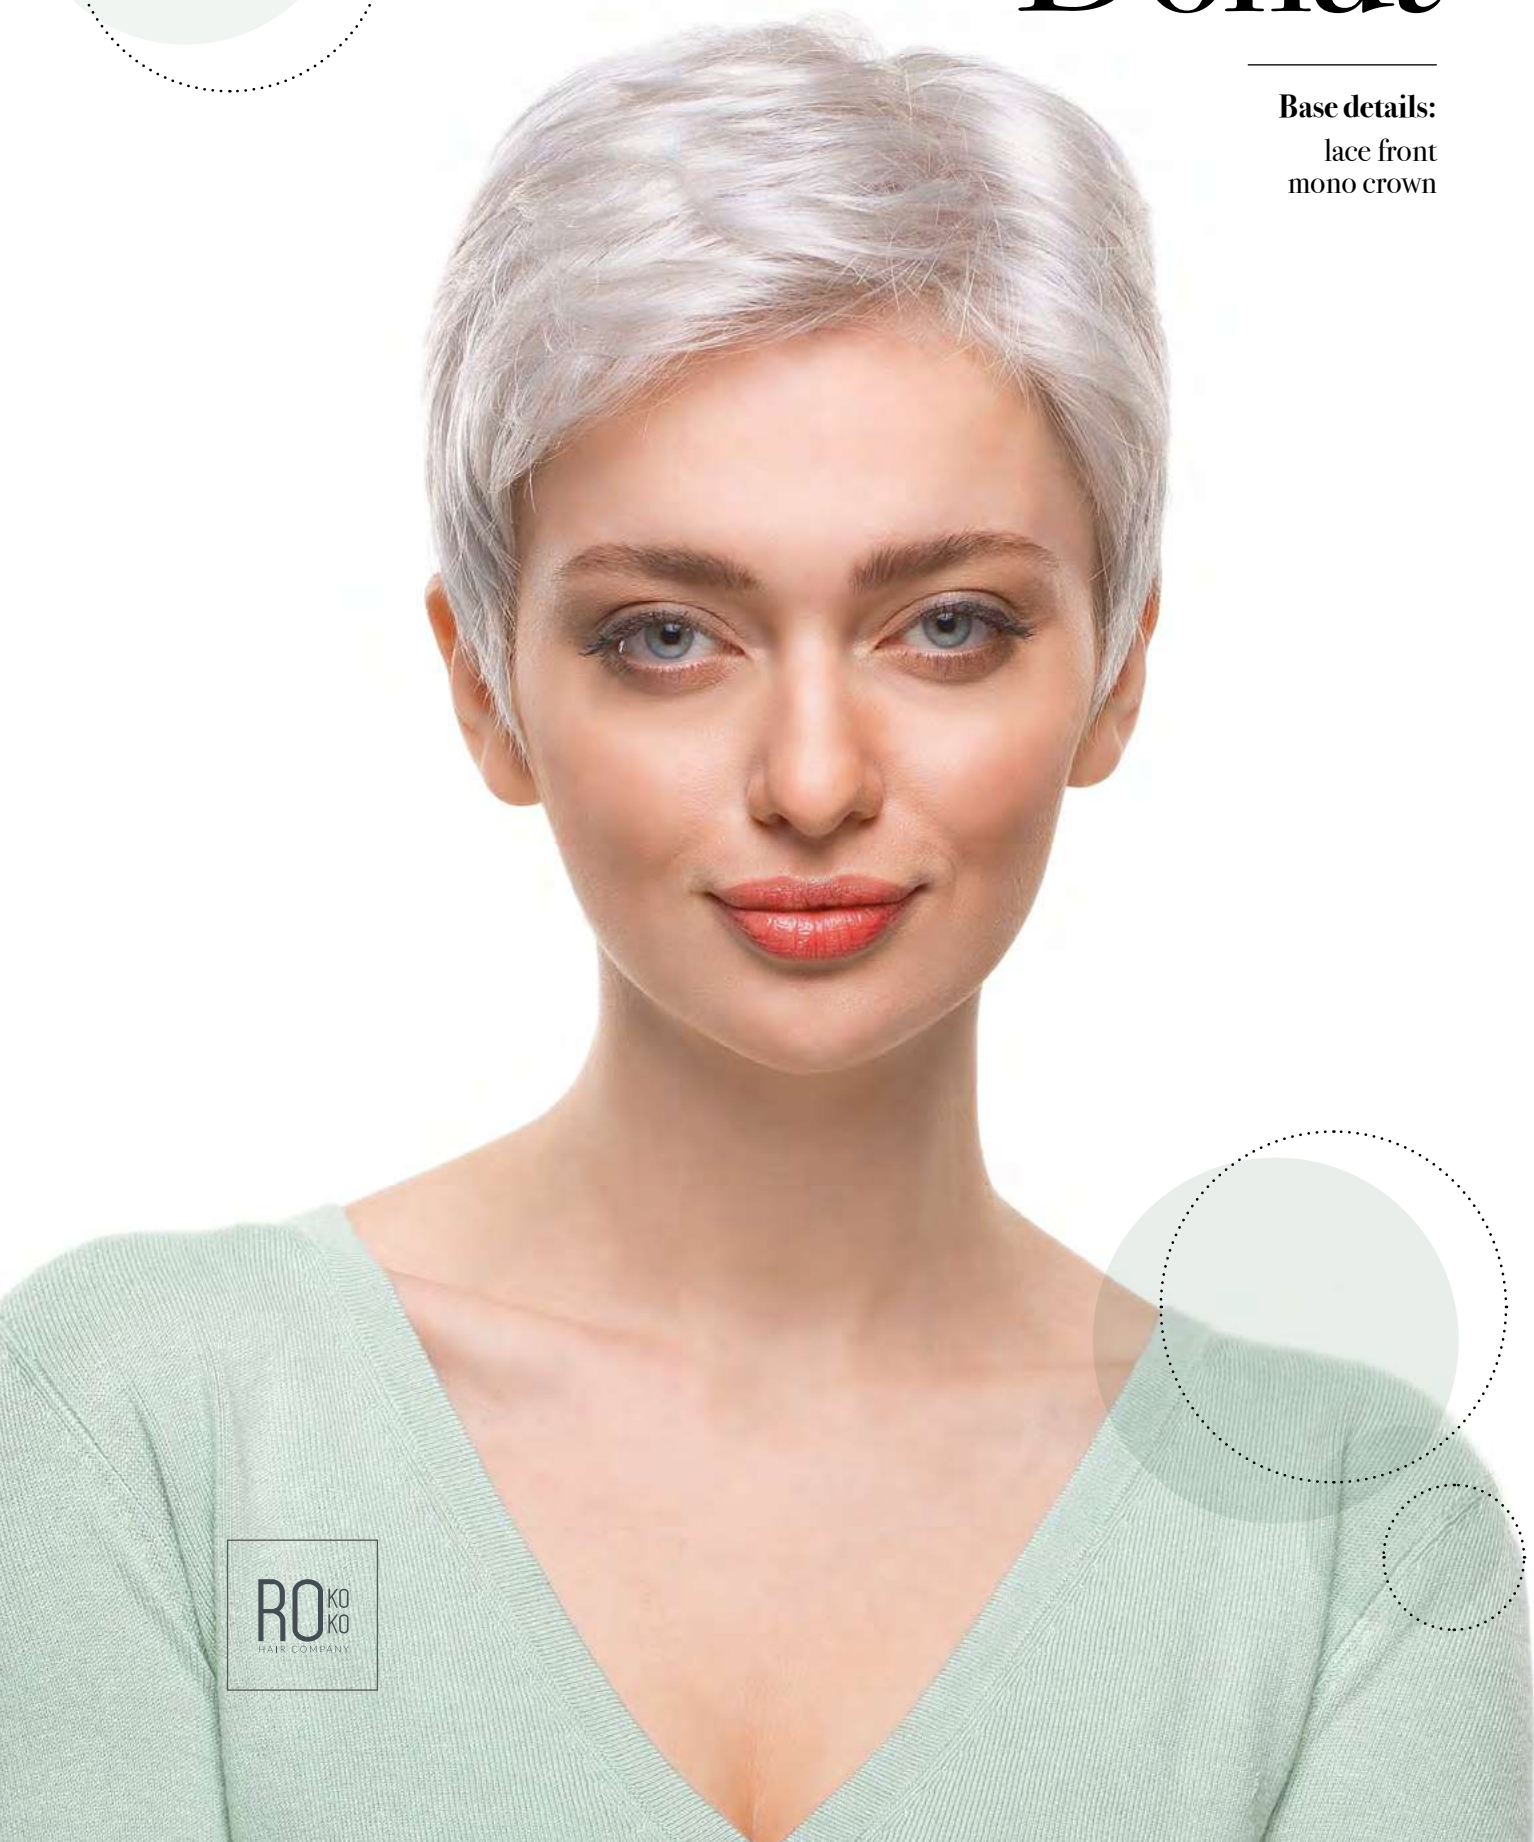

Cupcake

Base details:
mono crown

Cupcake

Colours:

- 14/88/8R
- 14/16
- 12/26/19/6R
- 10/14/80/8R
- 830/6/4
- 4/33
- 33/30

Donut

Base details:

lace front
mono crown