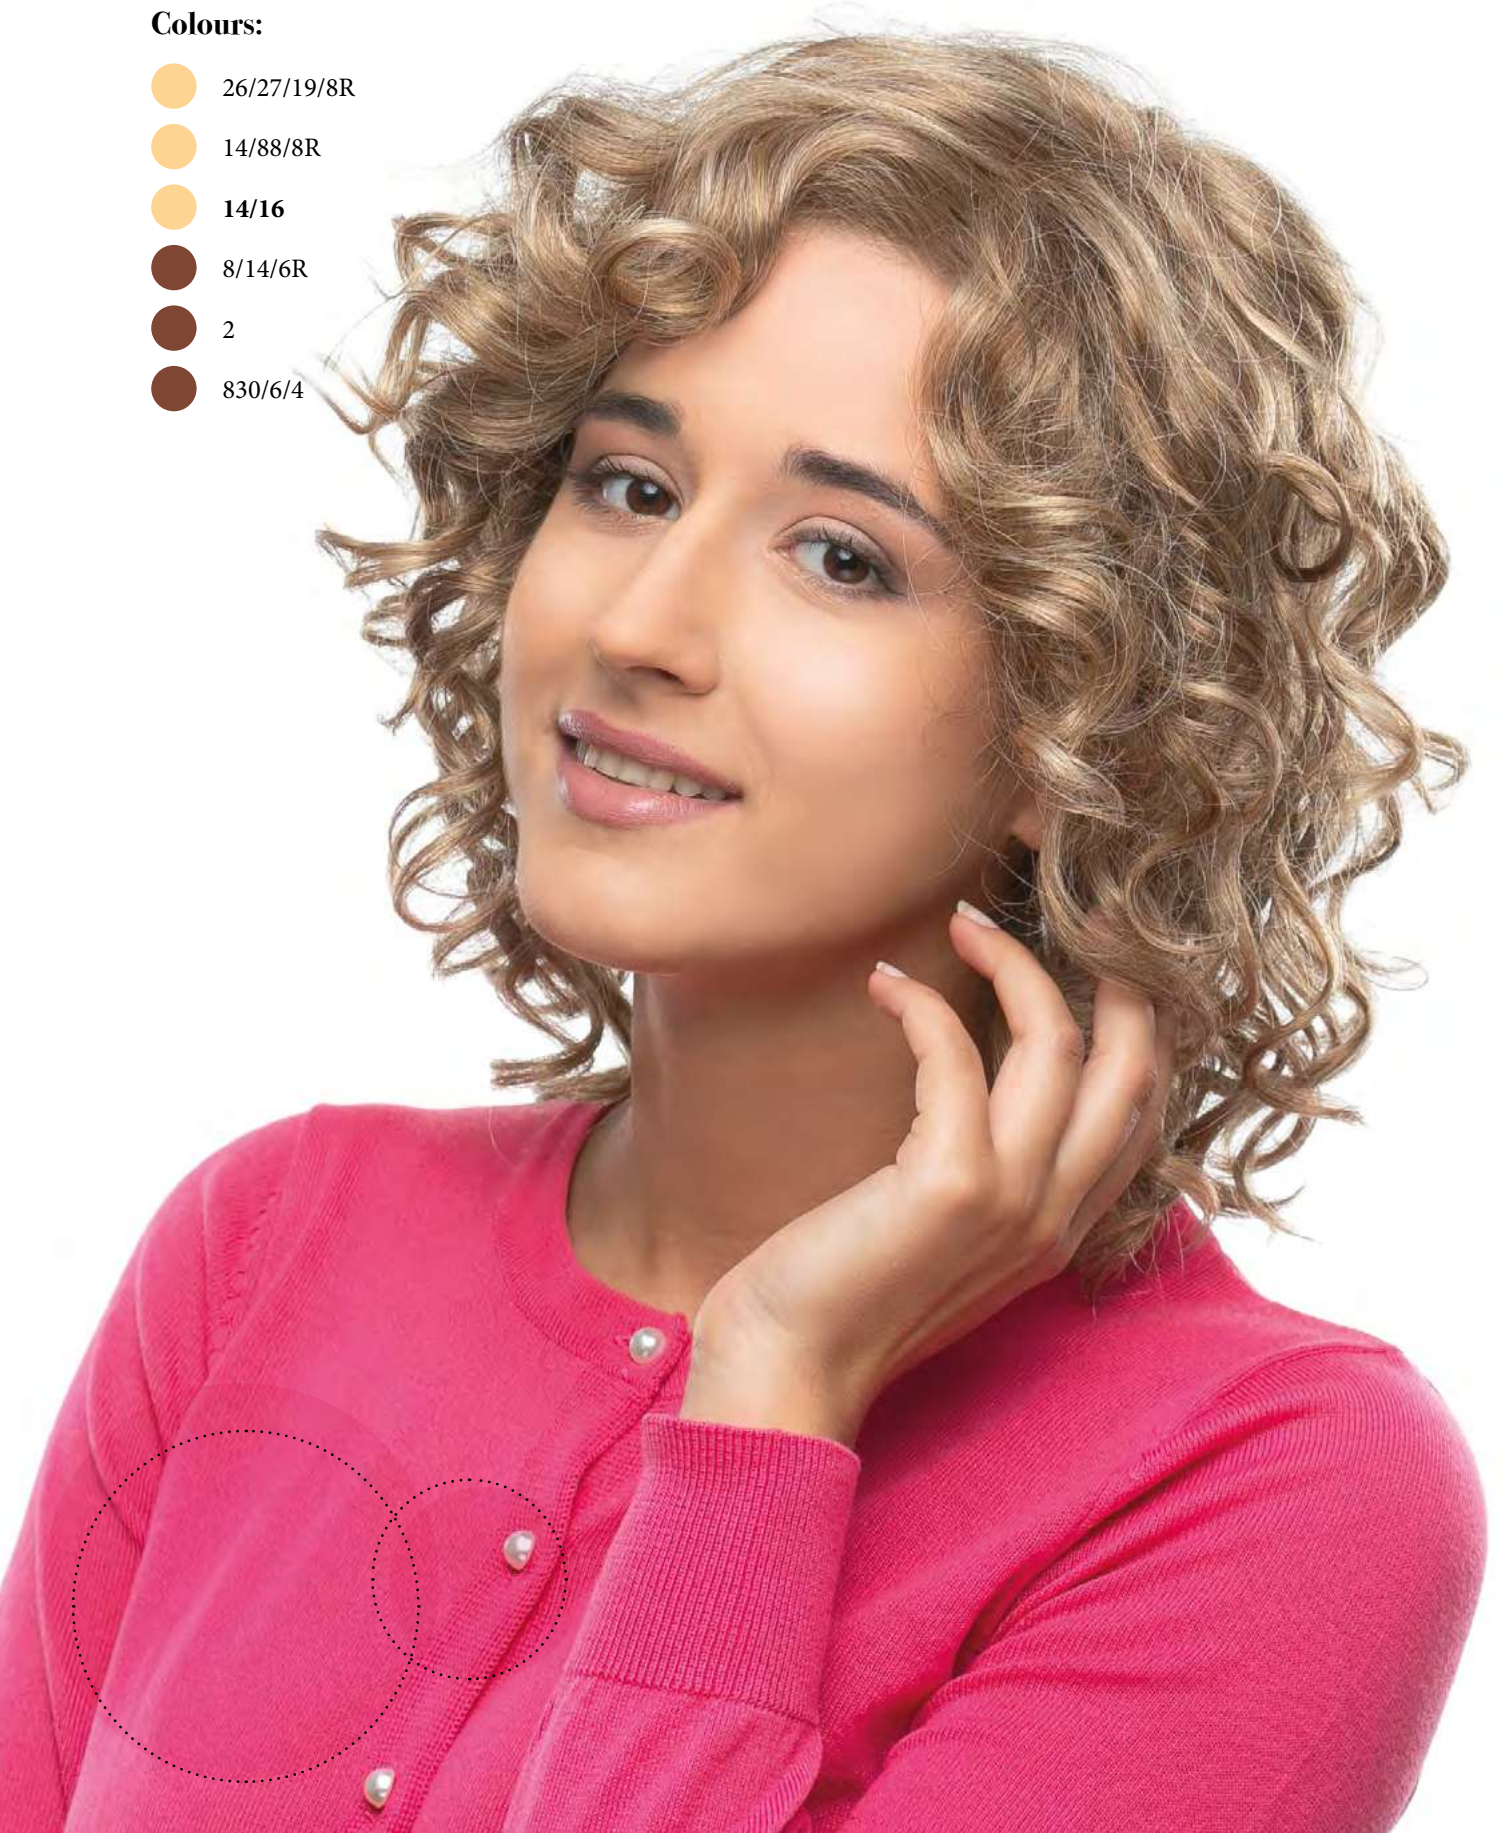

Lollipop

Colours:

- 26/27/19/8R
- 14/88/8R
- 14/16
- 8/14/6R
- 2
- 830/6/4