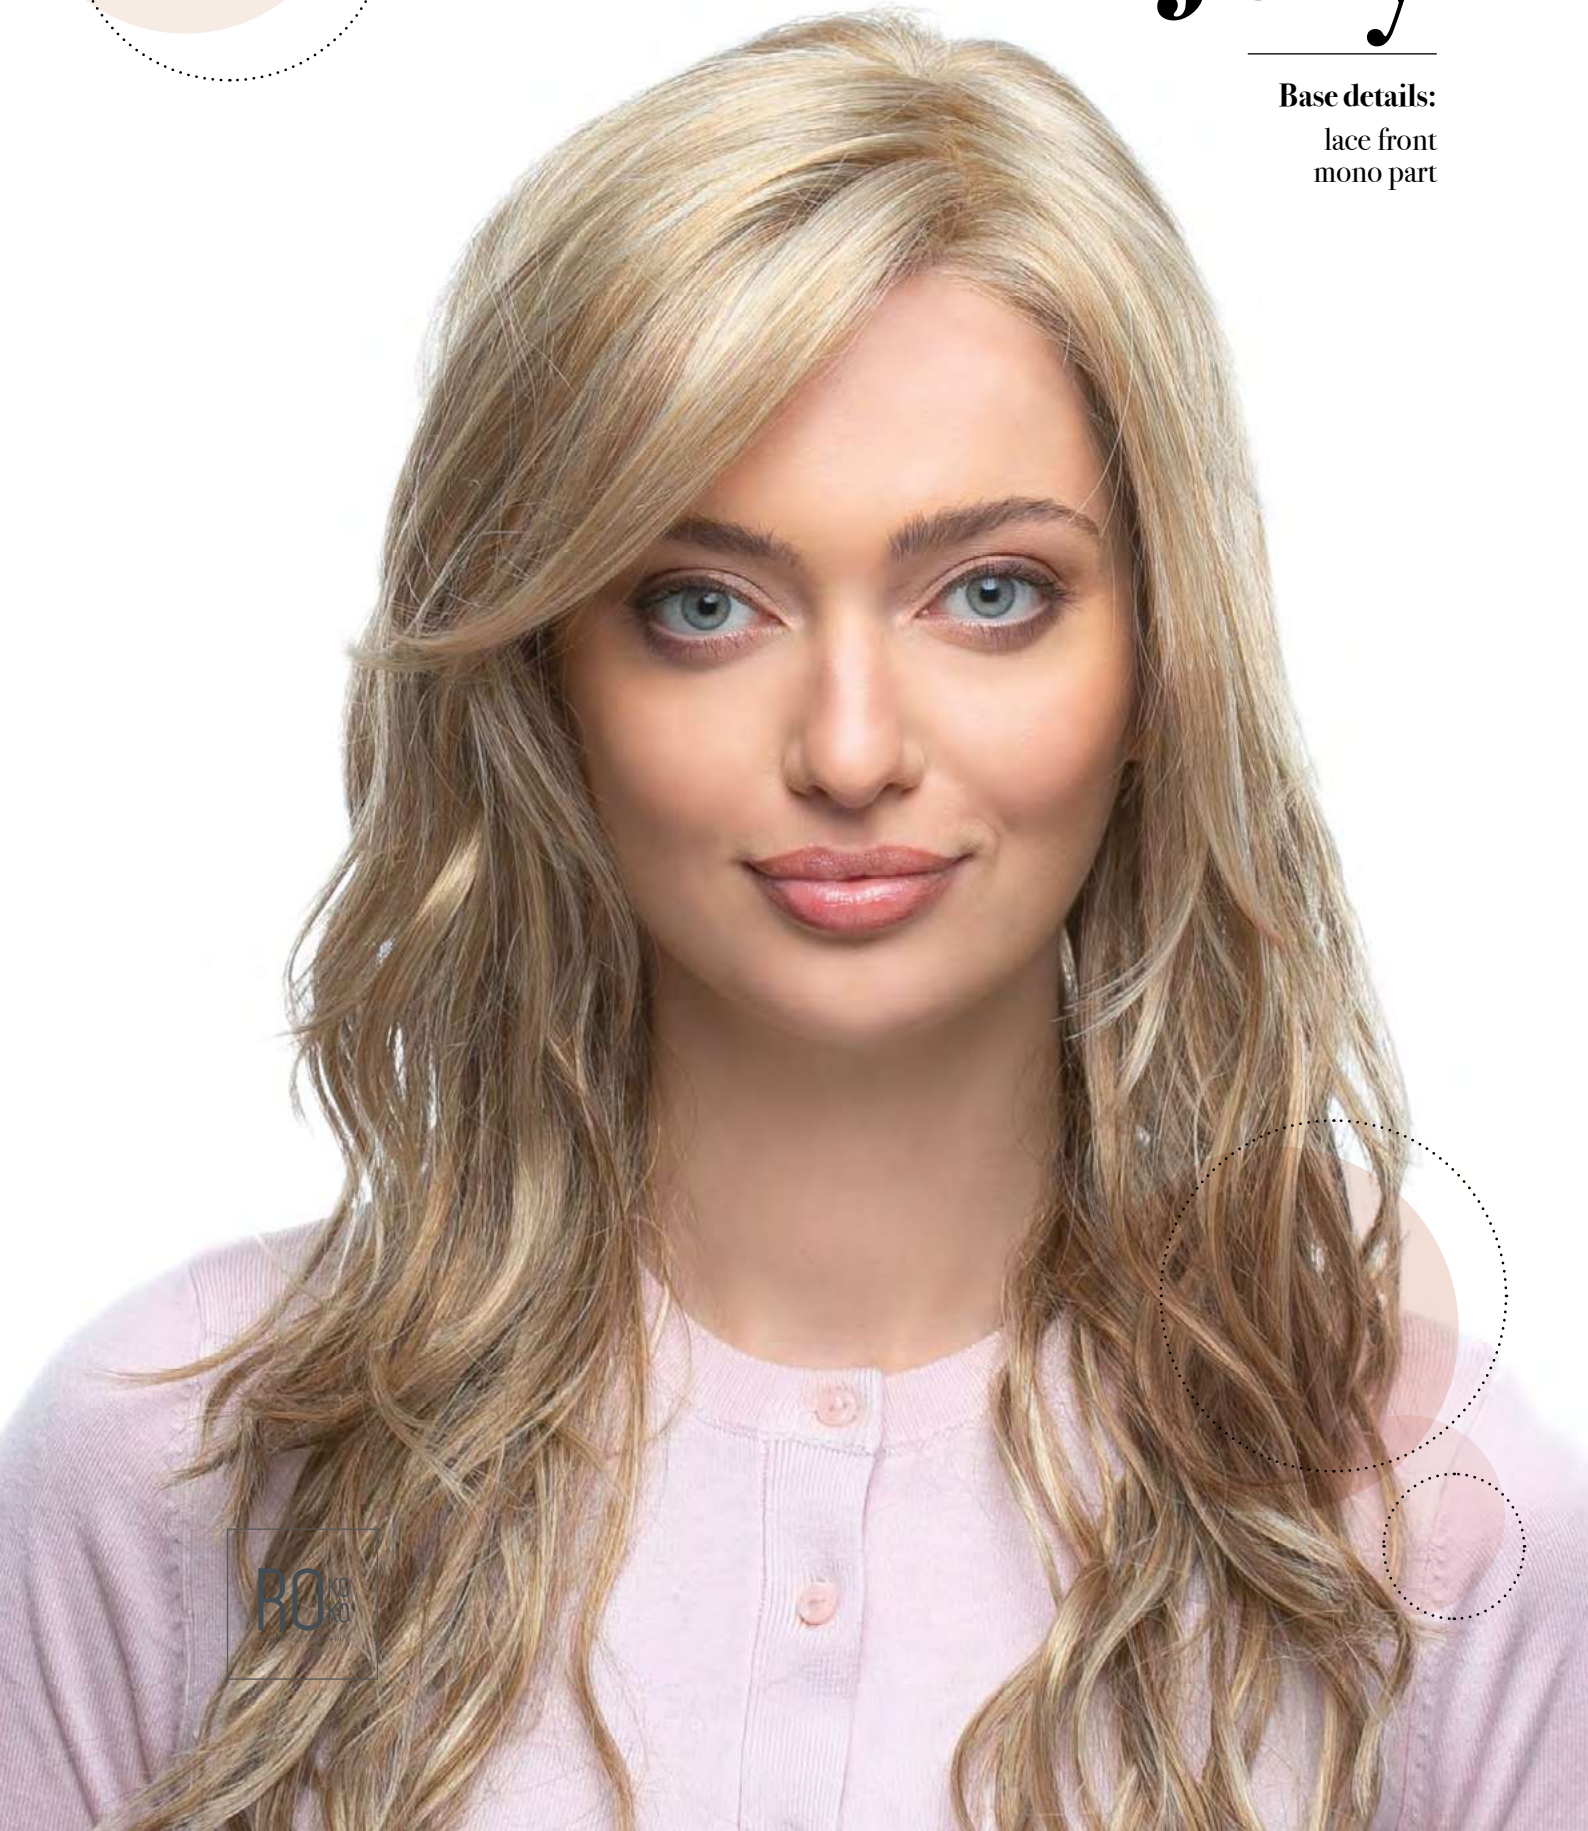

Jelly

Base details:
lace front
mono part