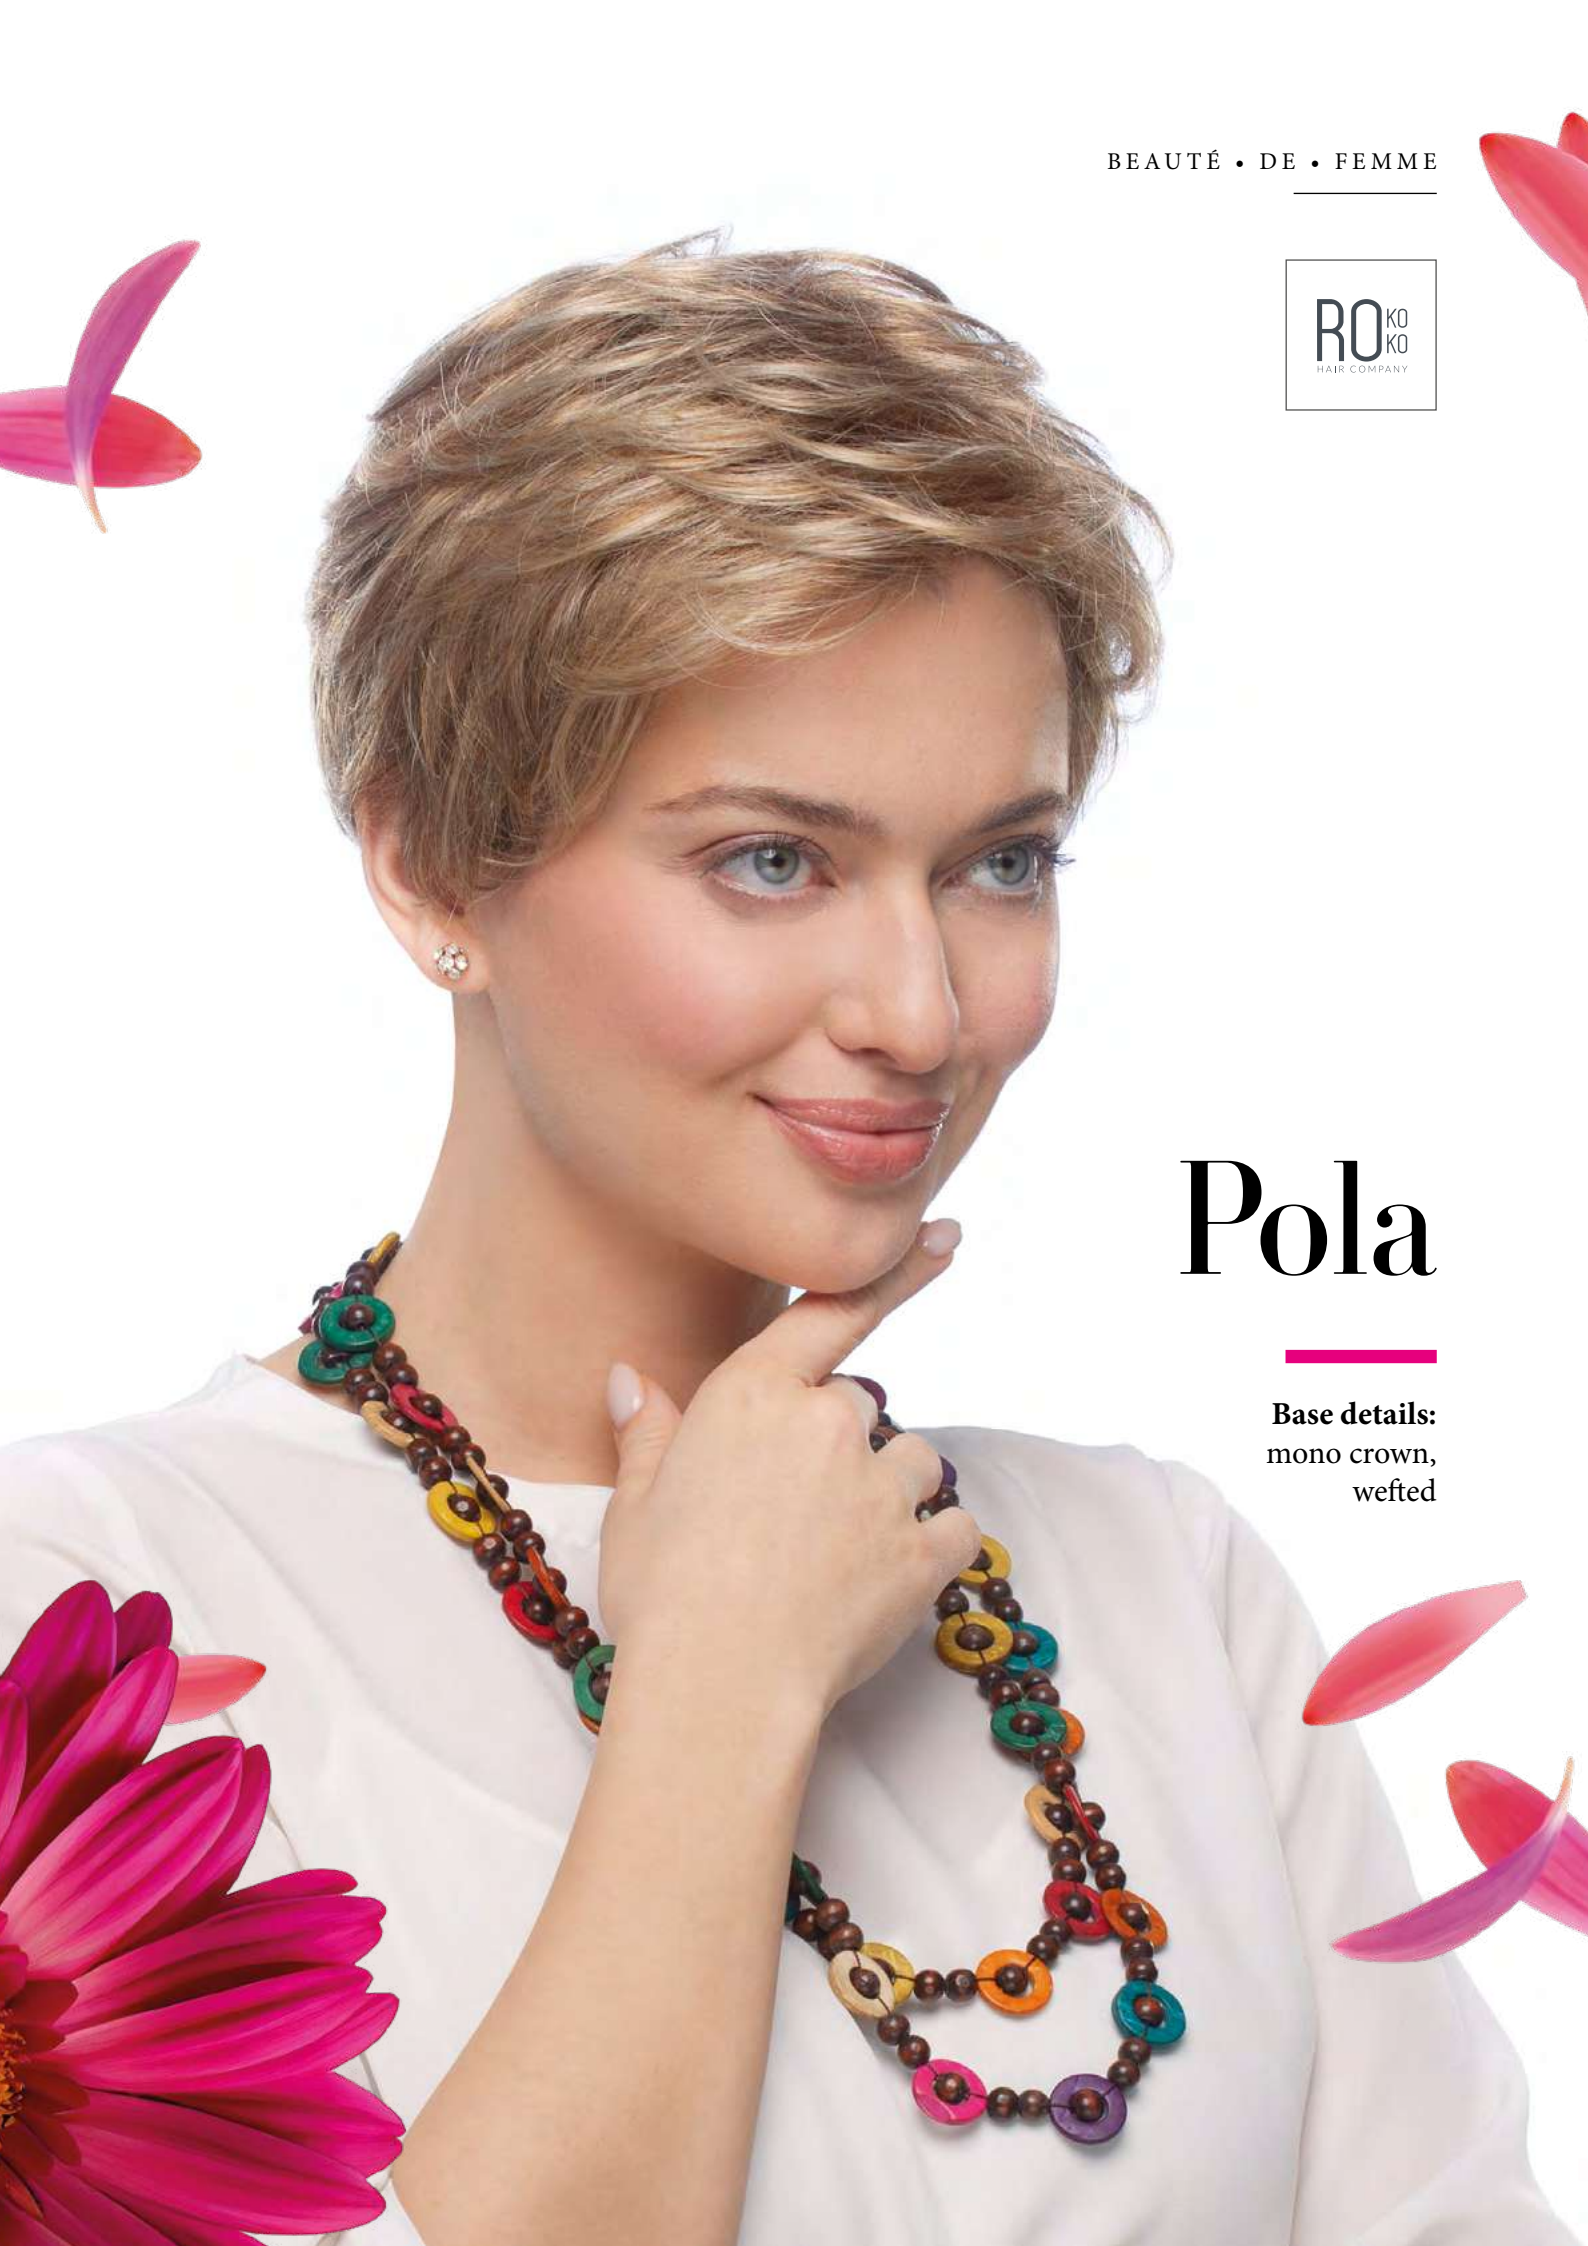

-  59
-  51
-  101/24/38R
-  26/25/22/10R
-  26/25/22
-  18/22/12/8R
-  14/16/8R
-  8/16/30R
-  4/8/4R
-  32/133

Paula

BEAUTÉ • DE • FEMME

Pola

—
Base details:
mono crown,
wefted

Pola colours:

-  101/60/14
-  48/56/101
-  14/88/8R
-  **10/24/80**
-  8/14/6R
-  6/8/4R
-  4/6/2R