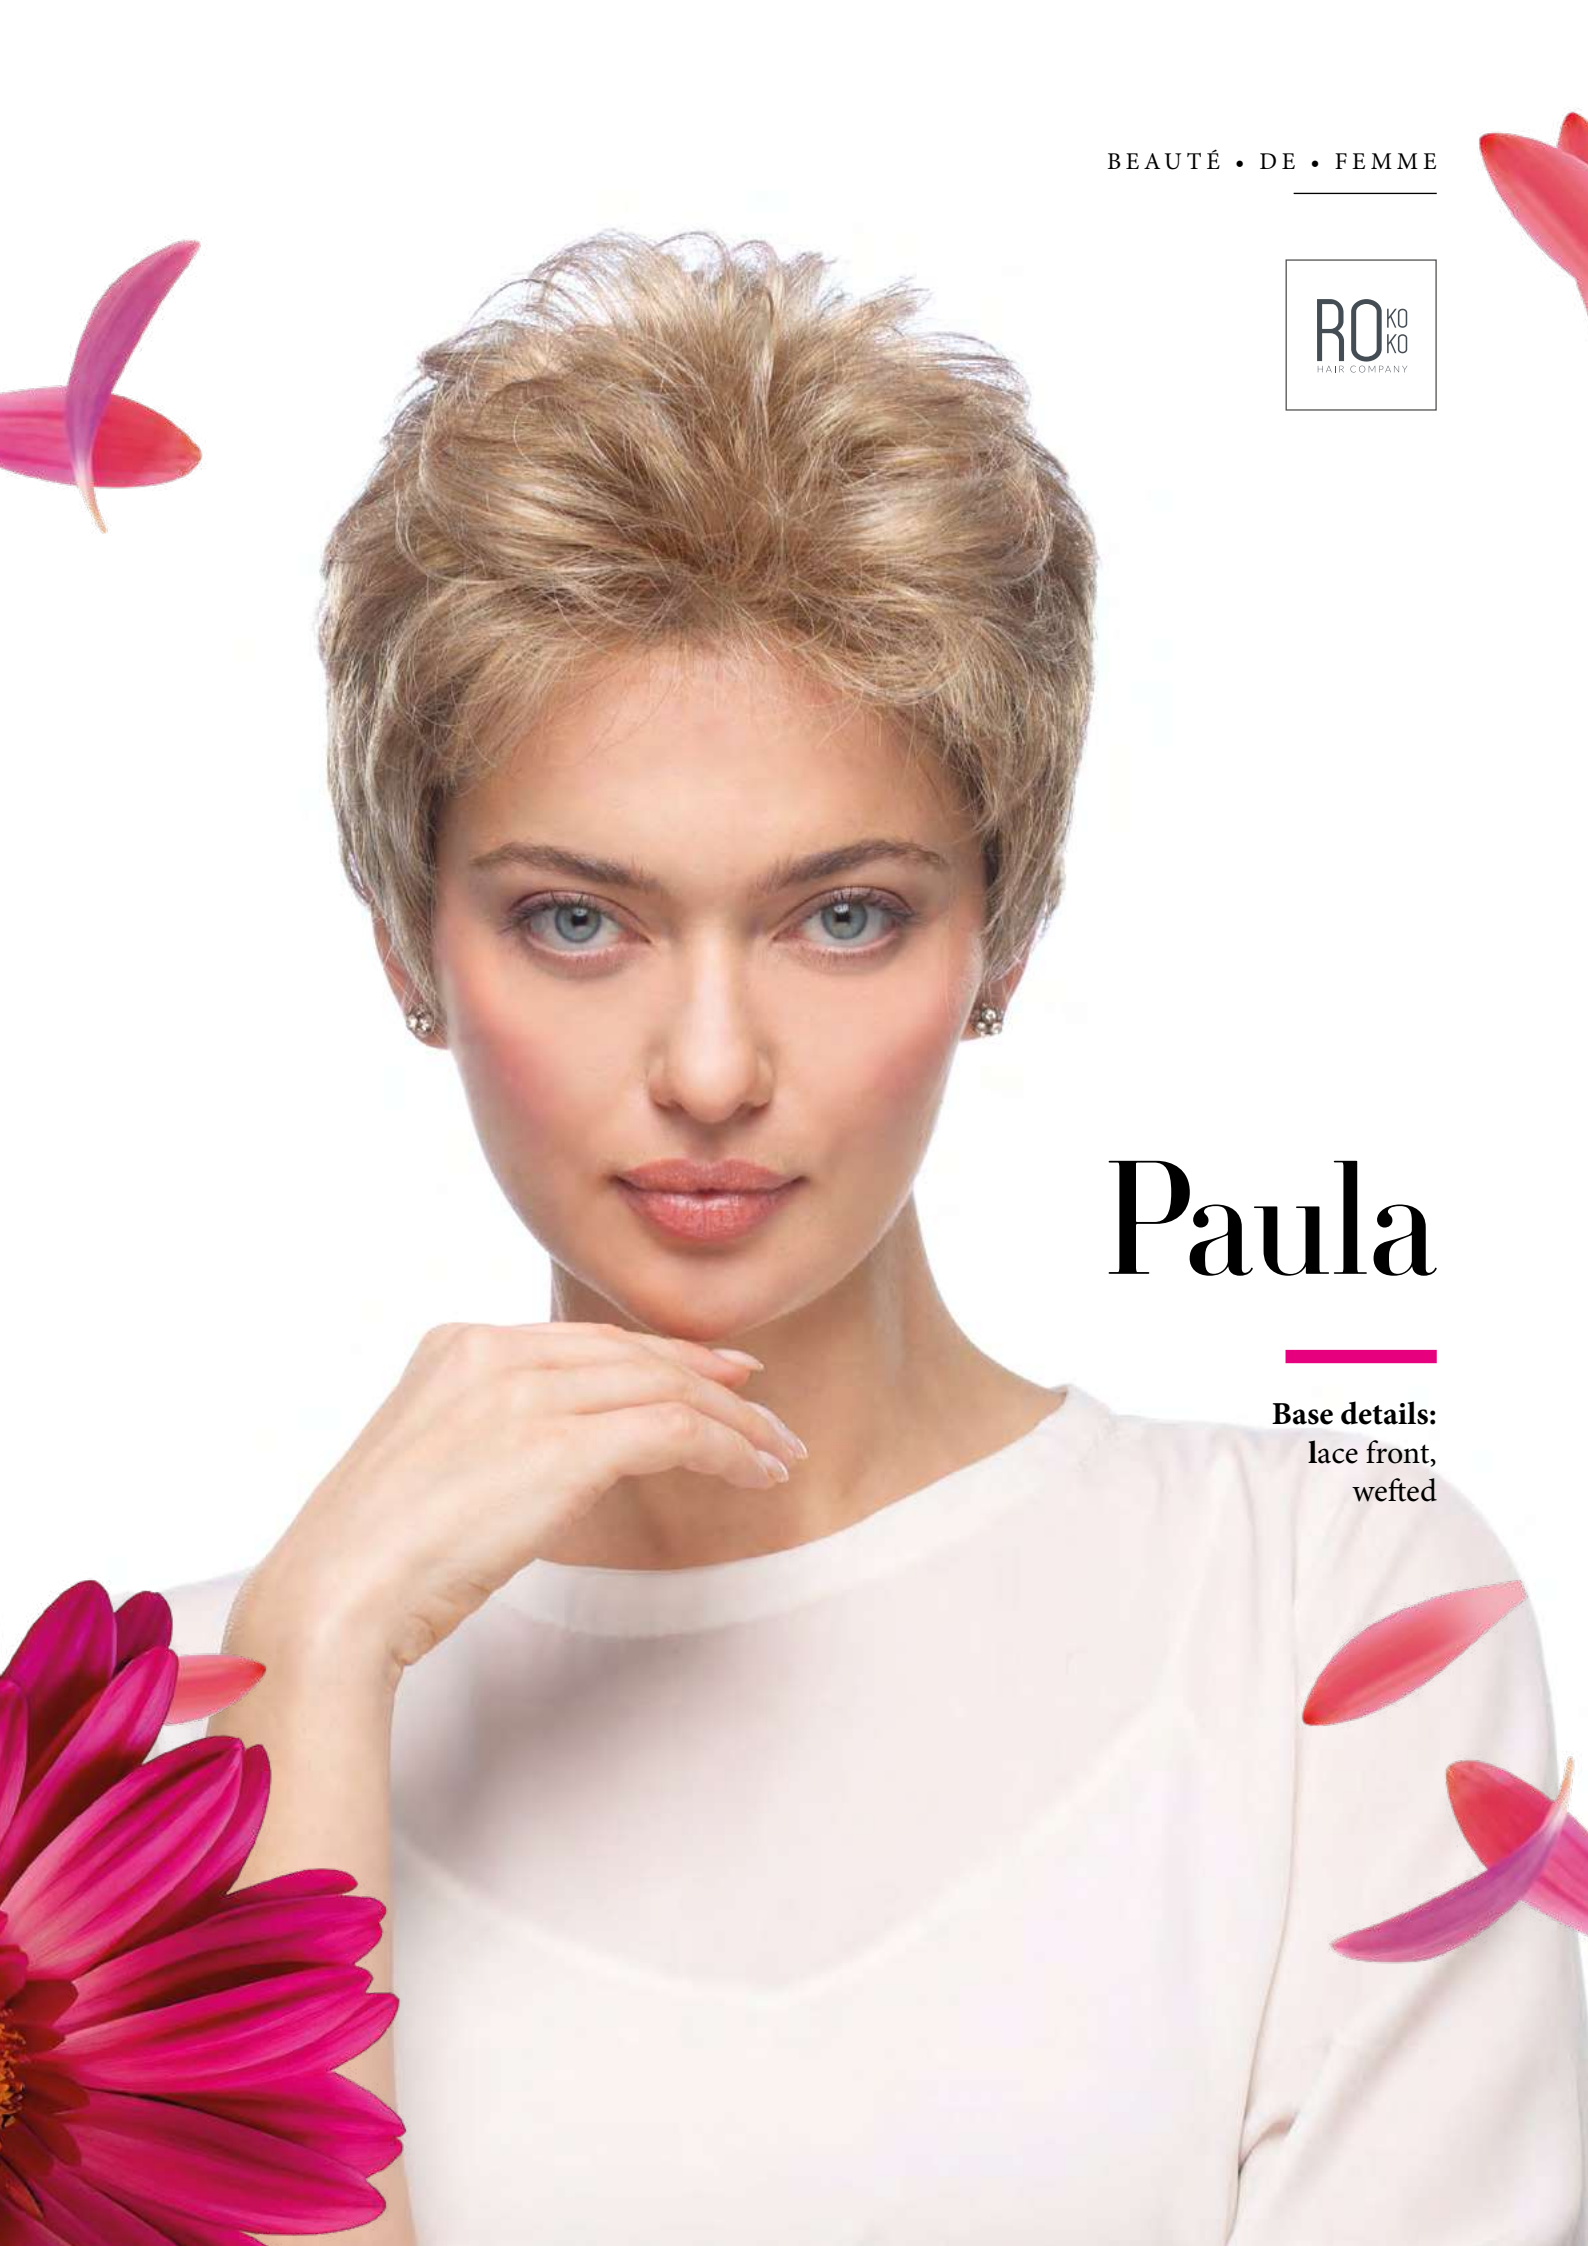

BEAUTÉ • DE • FEMME

Paula

—
Base details:
lace front,
wefted