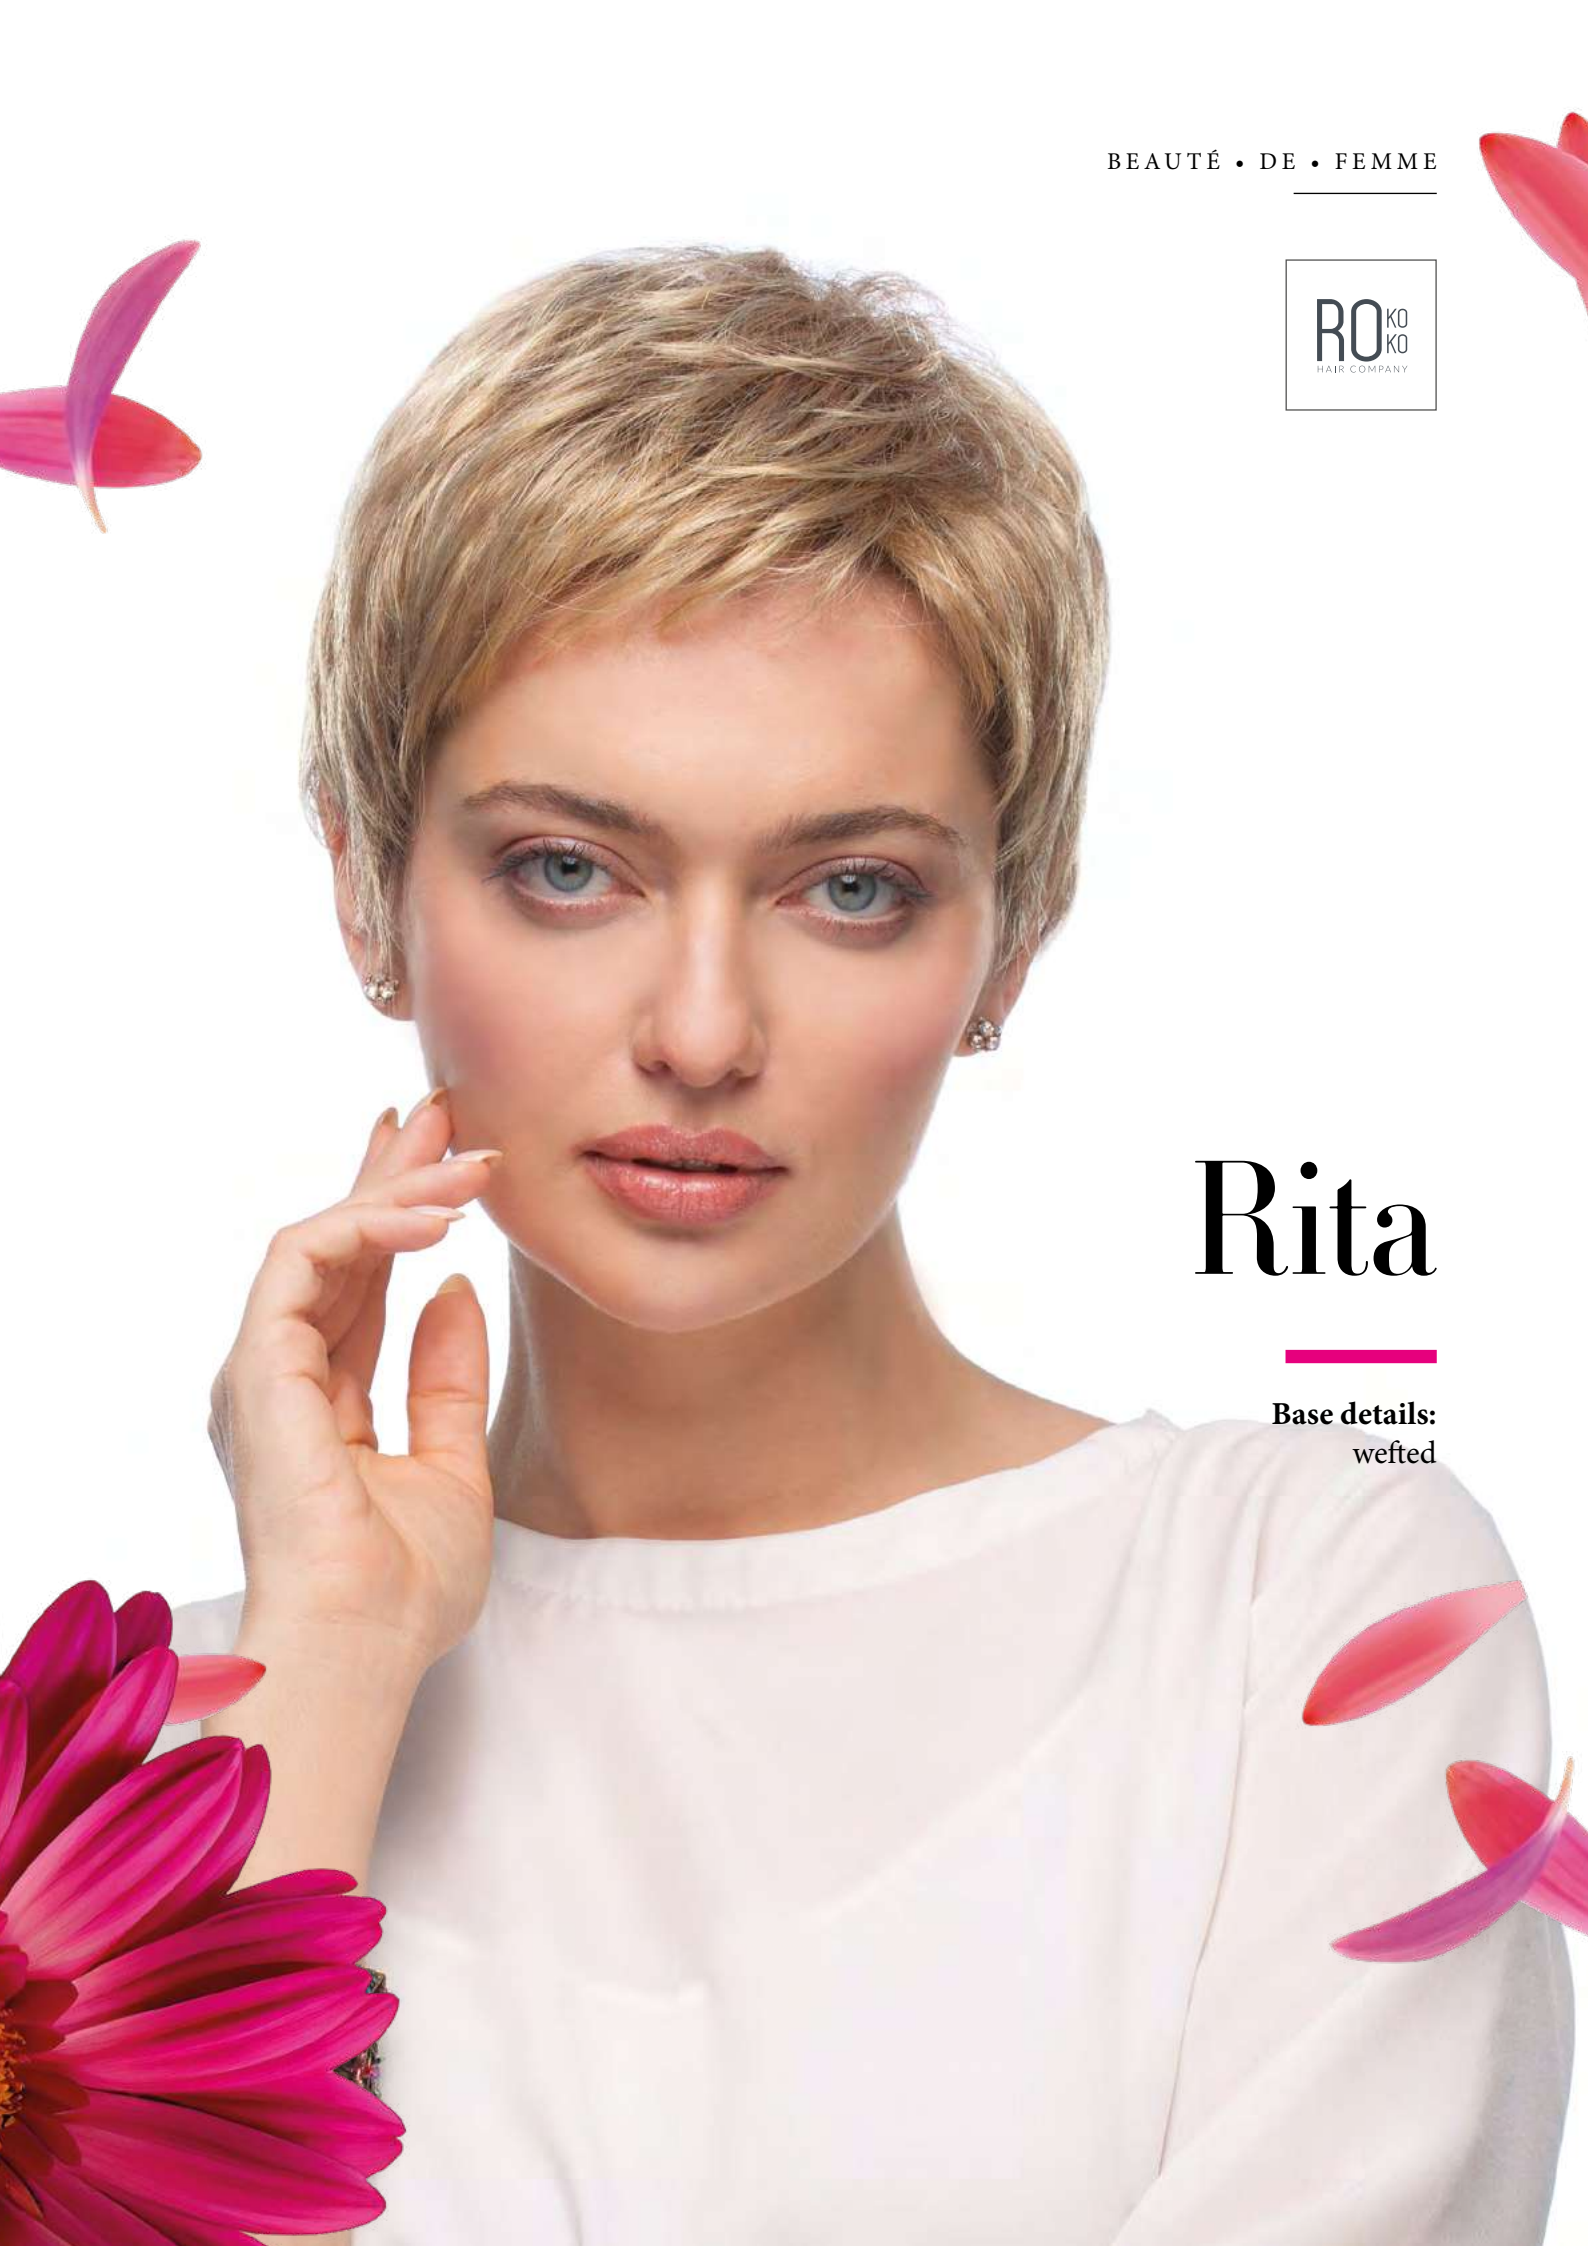

BEAUTÉ • DE • FEMME

Rita

—
Base details:
wefted