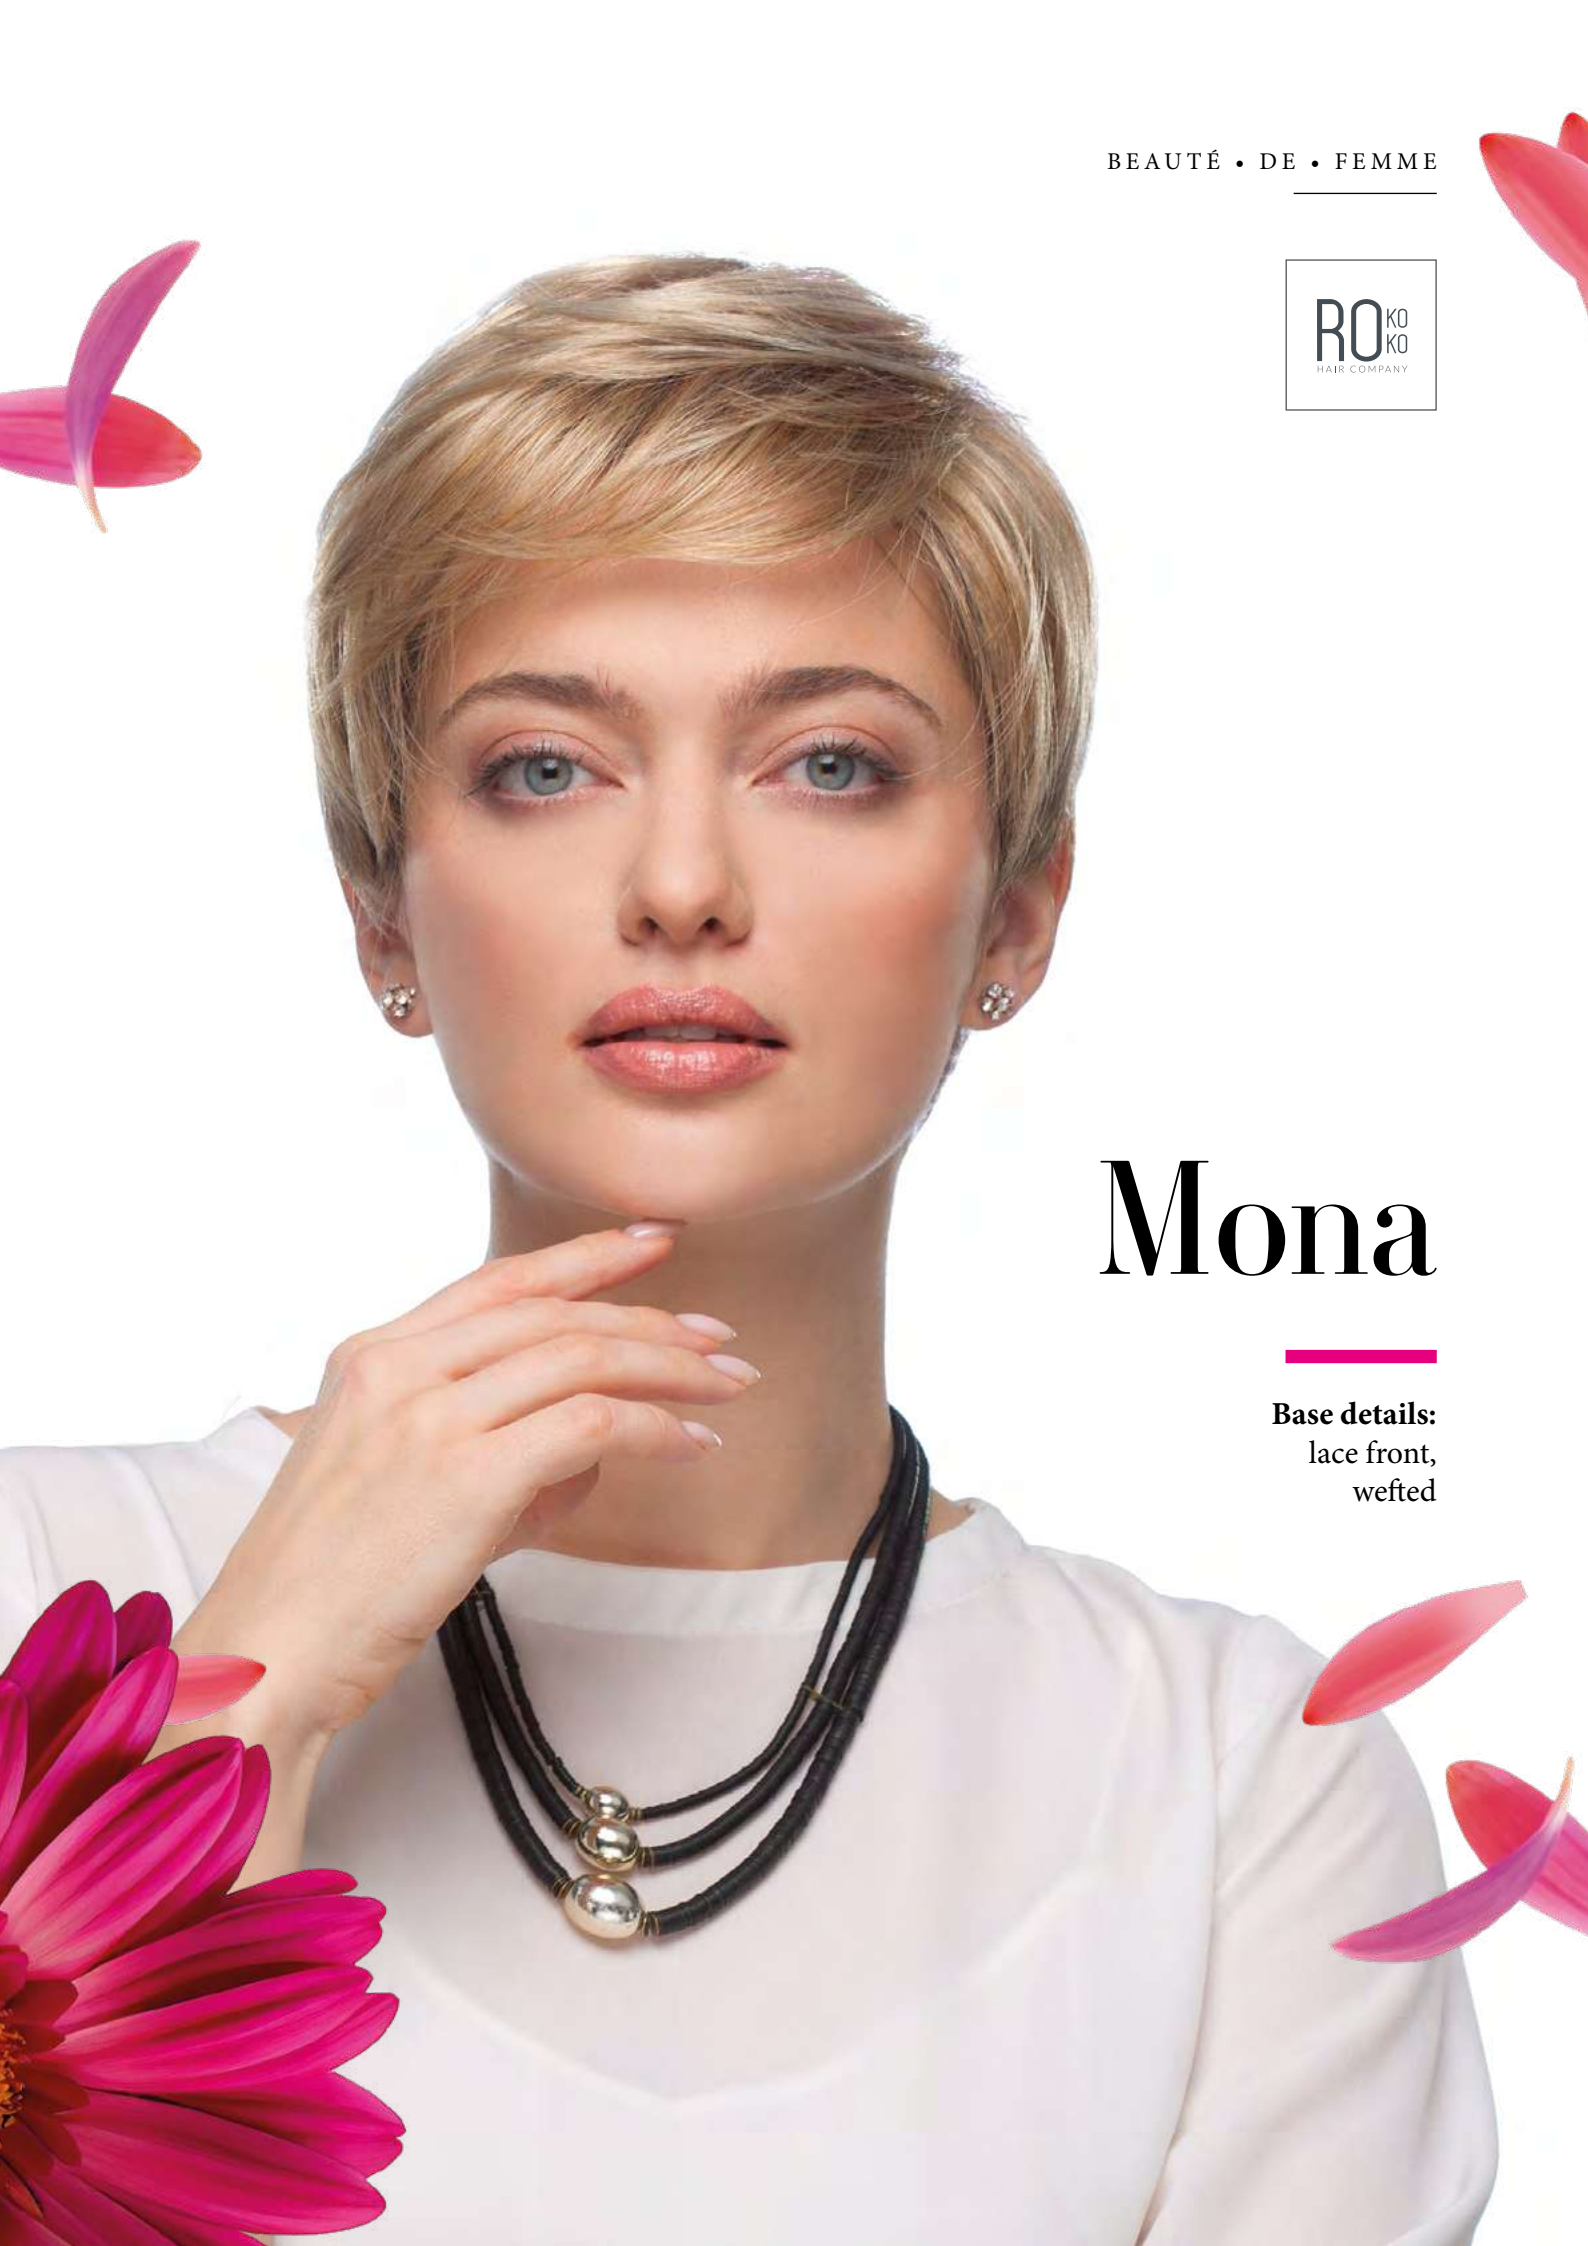

Maya

Base details:
lace front,
wefted

Maya colours:

-  59
-  56
-  101/24/38R
-  26/25/22/10R
-  18/22/12/8R
-  14/16/8R
-  8/16/30R
-  4/6

Maya

BEAUTÉ • DE • FEMME

Mona

Base details:
lace front,
wefted