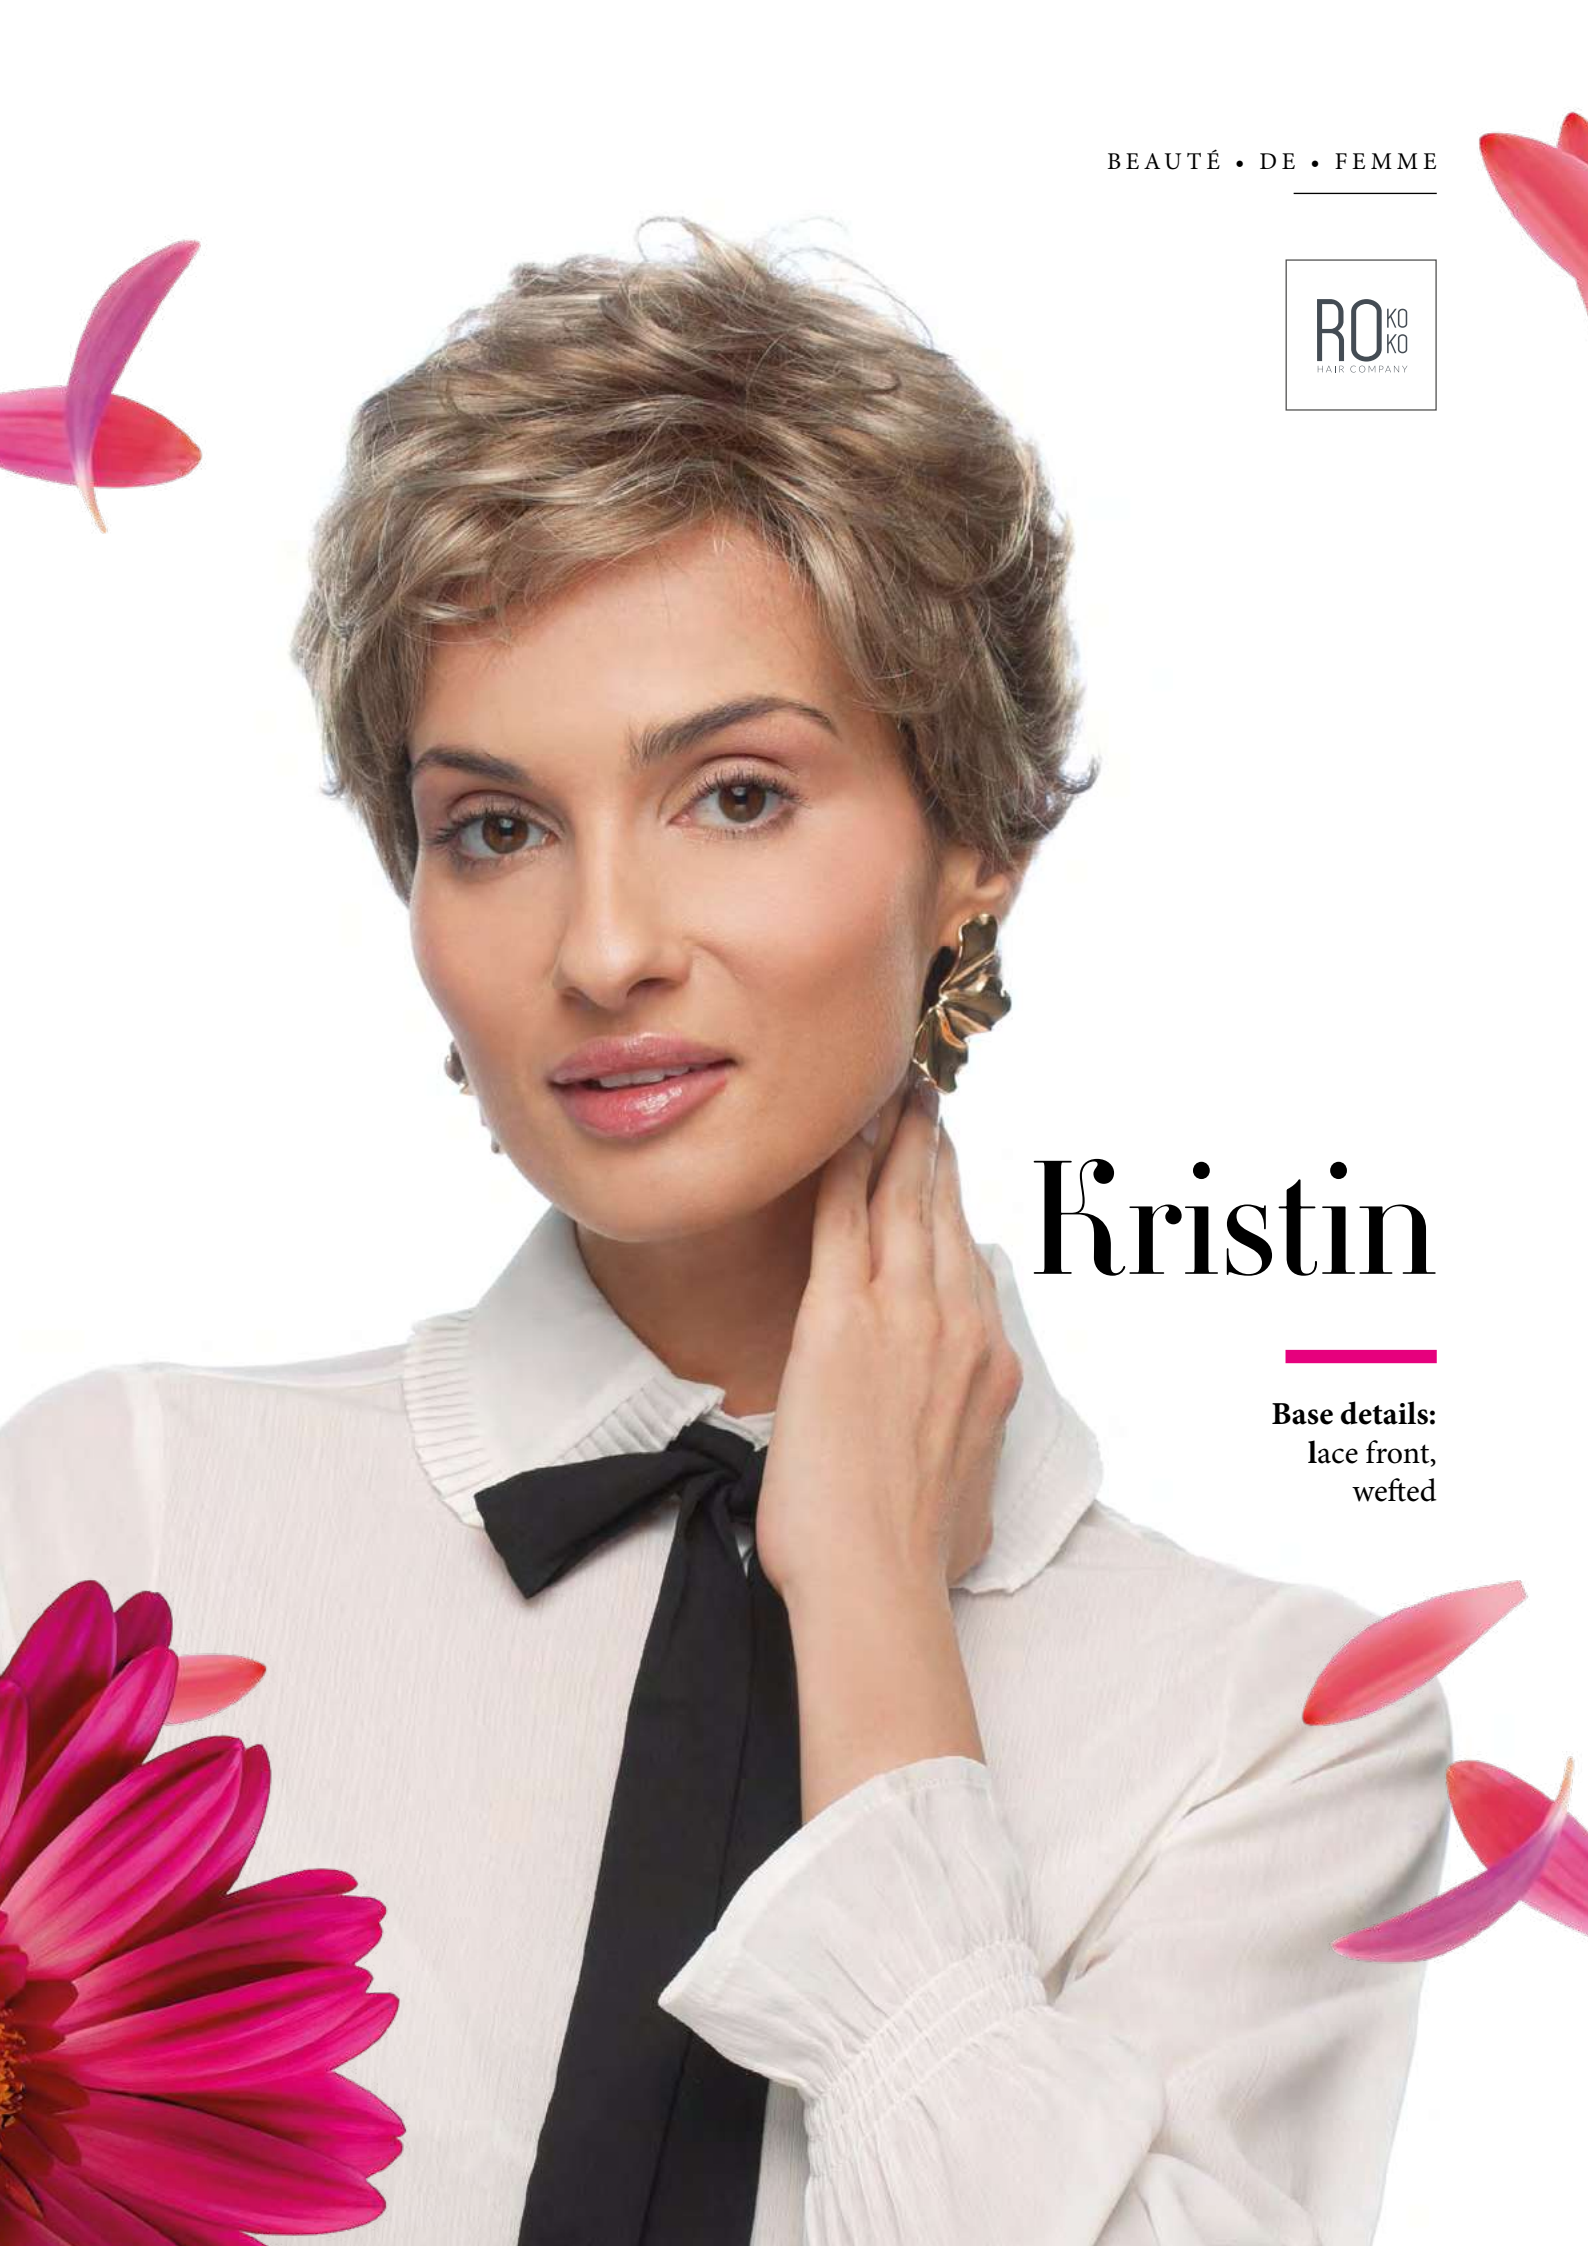

BEAUTÉ • DE • FEMME

Kristin colours:

-  59
-  56
-  26/27/20
-  24/25/23/12R
-  **18/22/12/8R**
-  12/14/16
-  8/16/30R
-  5/14/4R

Kristin

BEAUTÉ • DE • FEMME

Margaret

—
Base details:
Mono crown,
lace front,
wefted