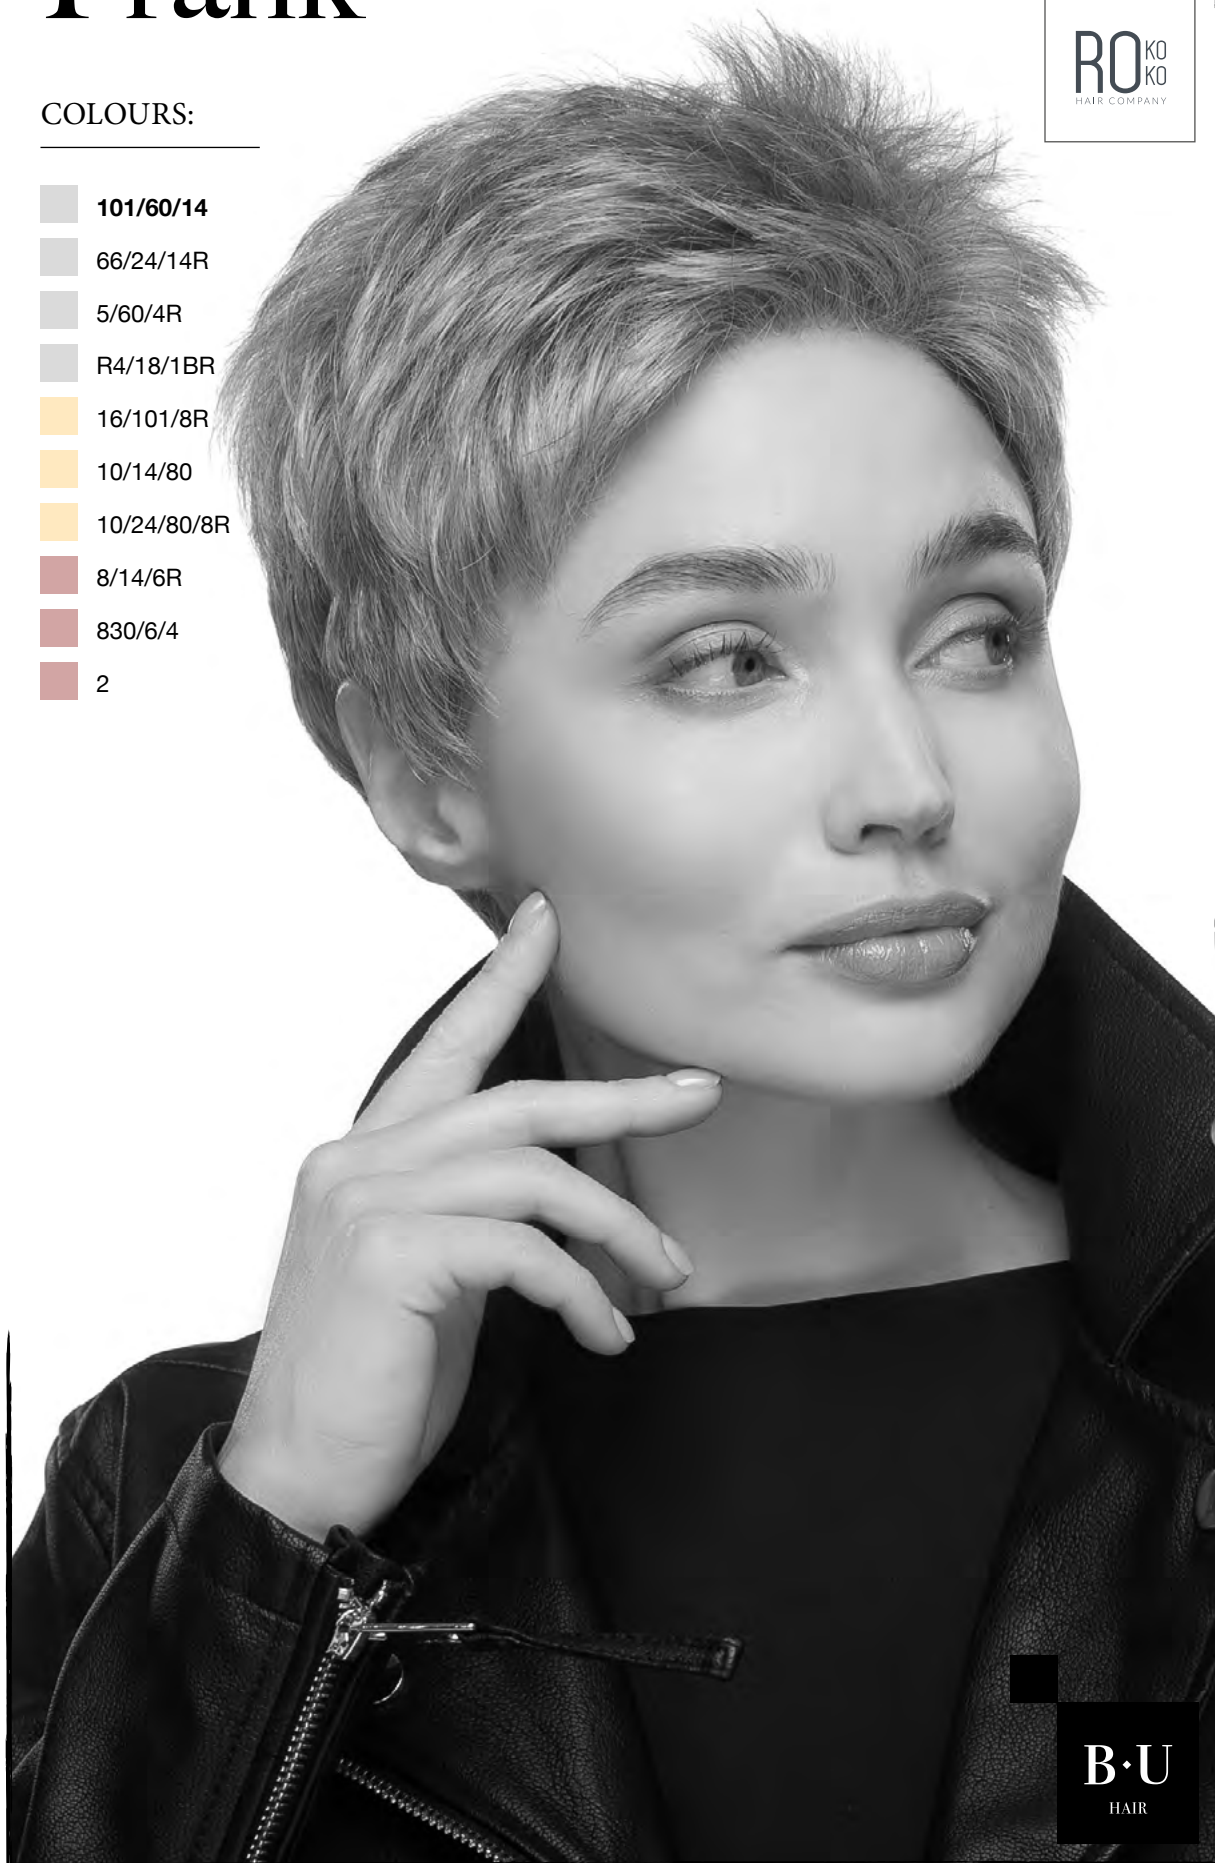

Frank

RO^{KO}
KO
HAIR COMPANY

COLOURS:

- 101/60/14
- 66/24/14R
- 5/60/4R
- R4/18/1BR
- 16/101/8R
- 10/14/80
- 10/24/80/8R
- 8/14/6R
- 830/6/4
- 2

B·U
HAIR