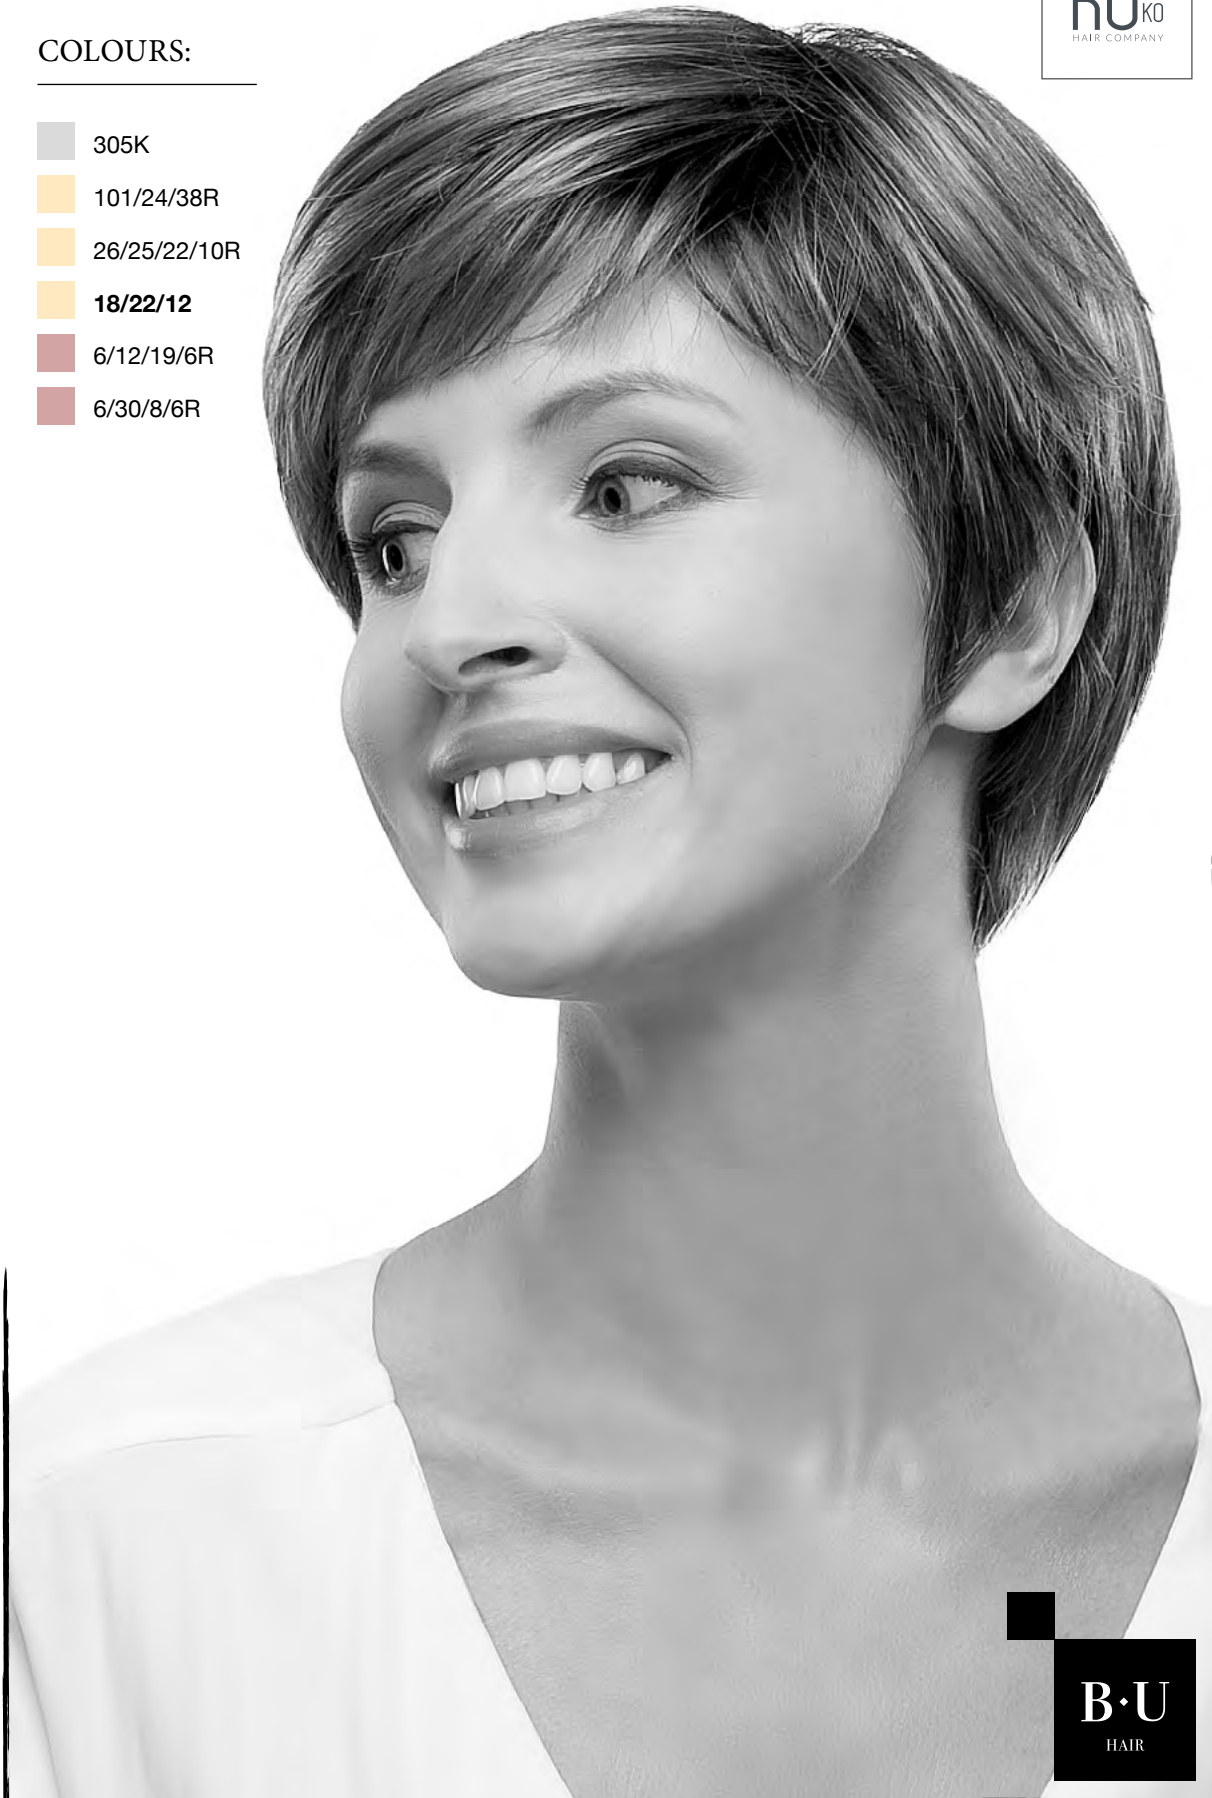

Safe

COLOURS:

- 305K
- 101/24/38R
- 26/25/22/10R
- **18/22/12**
- 6/12/19/6R
- 6/30/8/6R