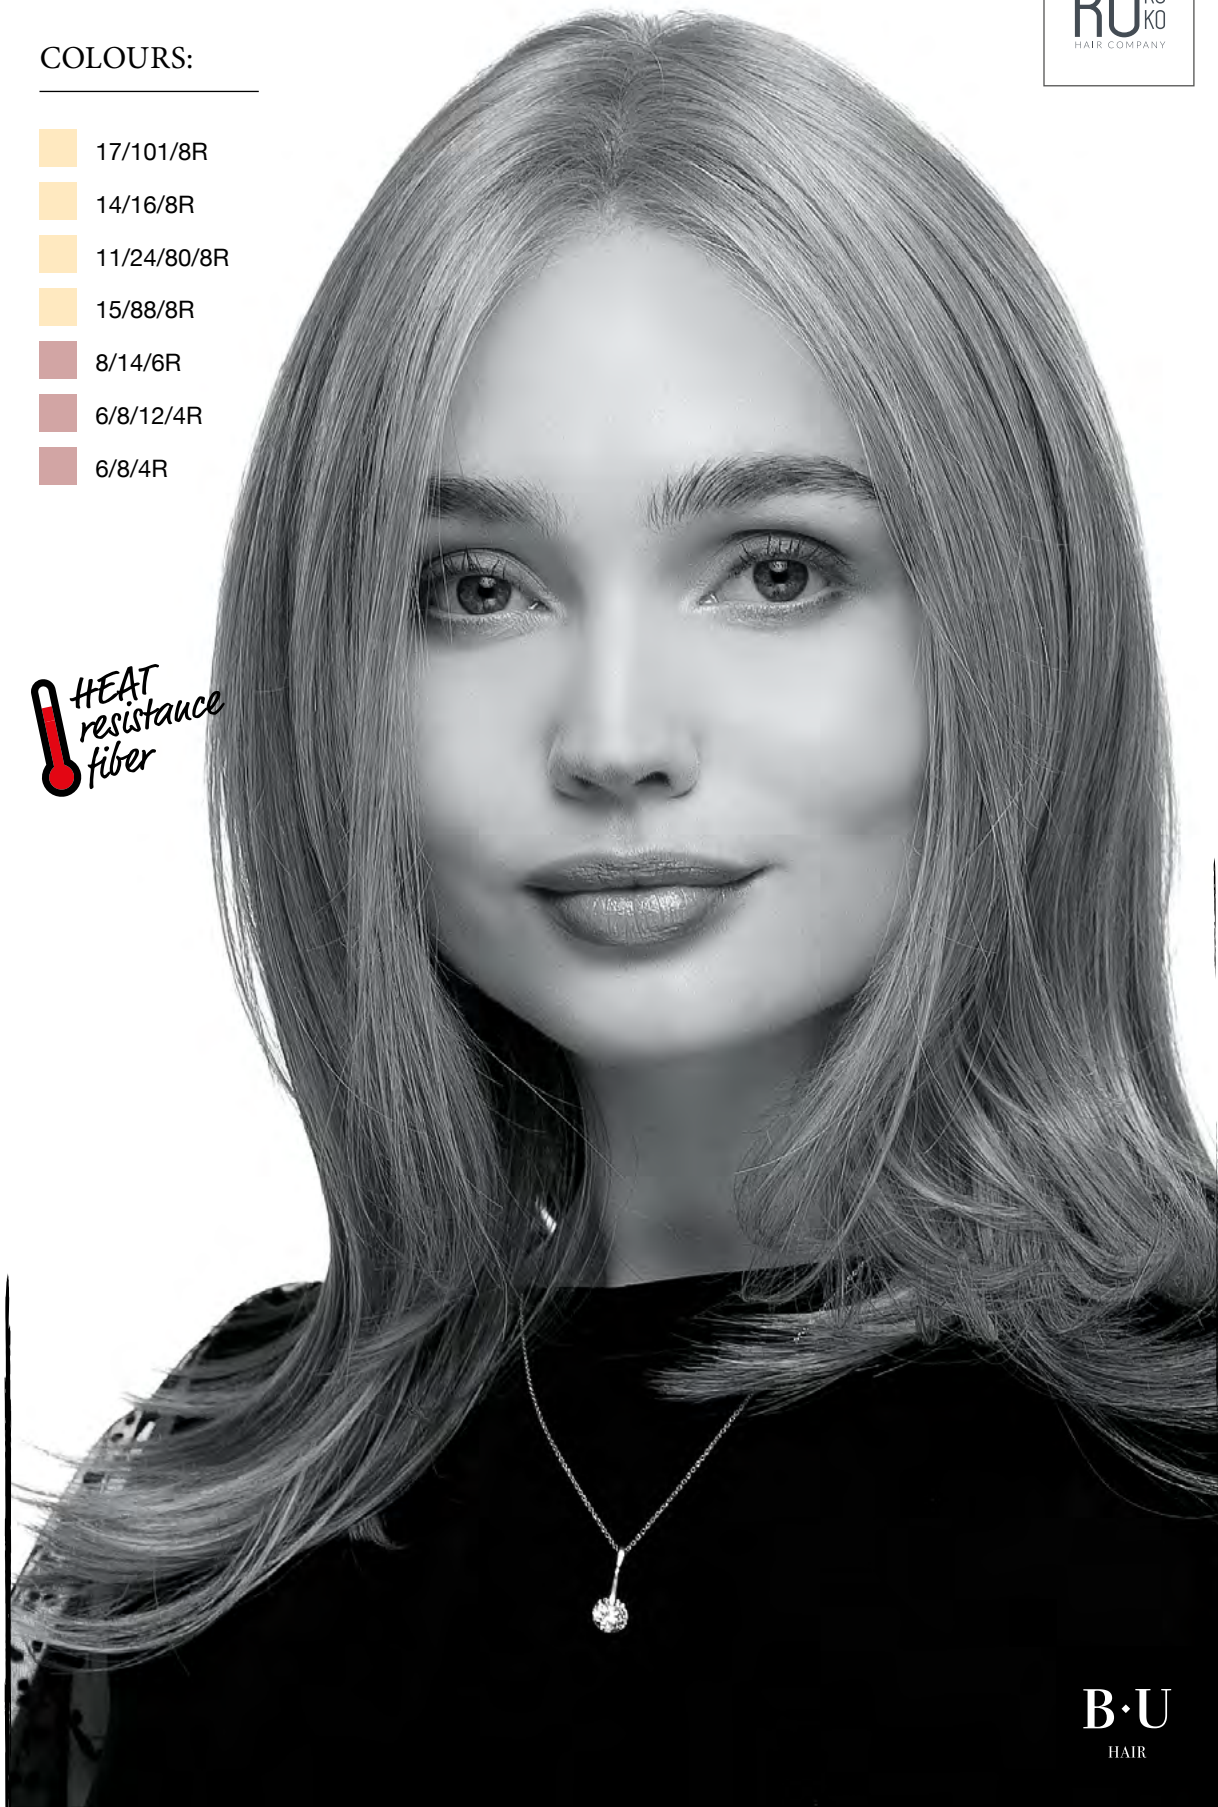

Modest

RO^{KO}
KO
HAIR COMPANY

COLOURS:

- 17/101/8R
- 14/16/8R
- 11/24/80/8R
- 15/88/8R
- 8/14/6R
- 6/8/12/4R
- 6/8/4R

HEAT
resistance
fiber

B·U
HAIR